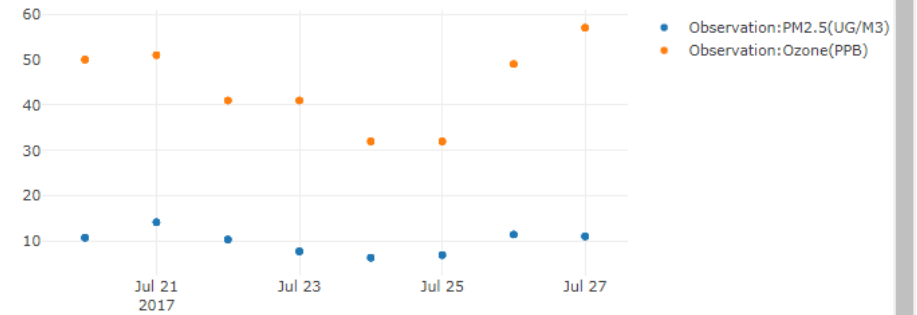

Observations

- PM2.5
- Ozone

Forecasts

- PM2.5
- Ozone

Fires

- HMS detections
- Hires-X forecasts
- Fire Impact
- Permit

Columbus Airport - Daily

Columbus Airport - Hourly