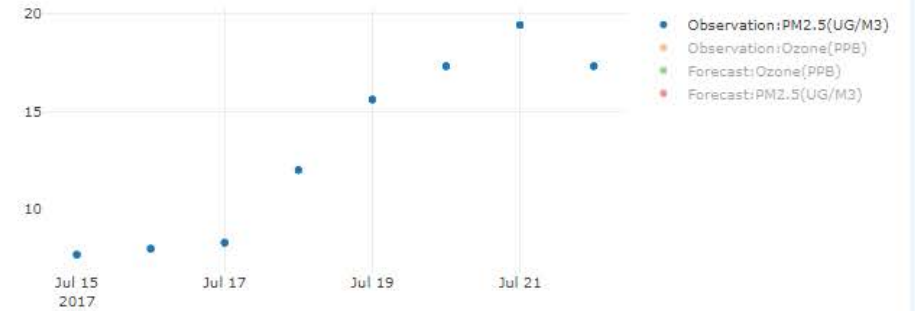

Observations

- PM2.5
- Ozone

Forecasts

- PM2.5
- Ozone

Fires

- HMS detections
- Hires-X forecasts
- Fire Impact
- Permit

Confederate Ave - Daily

Confederate Ave - Hourly