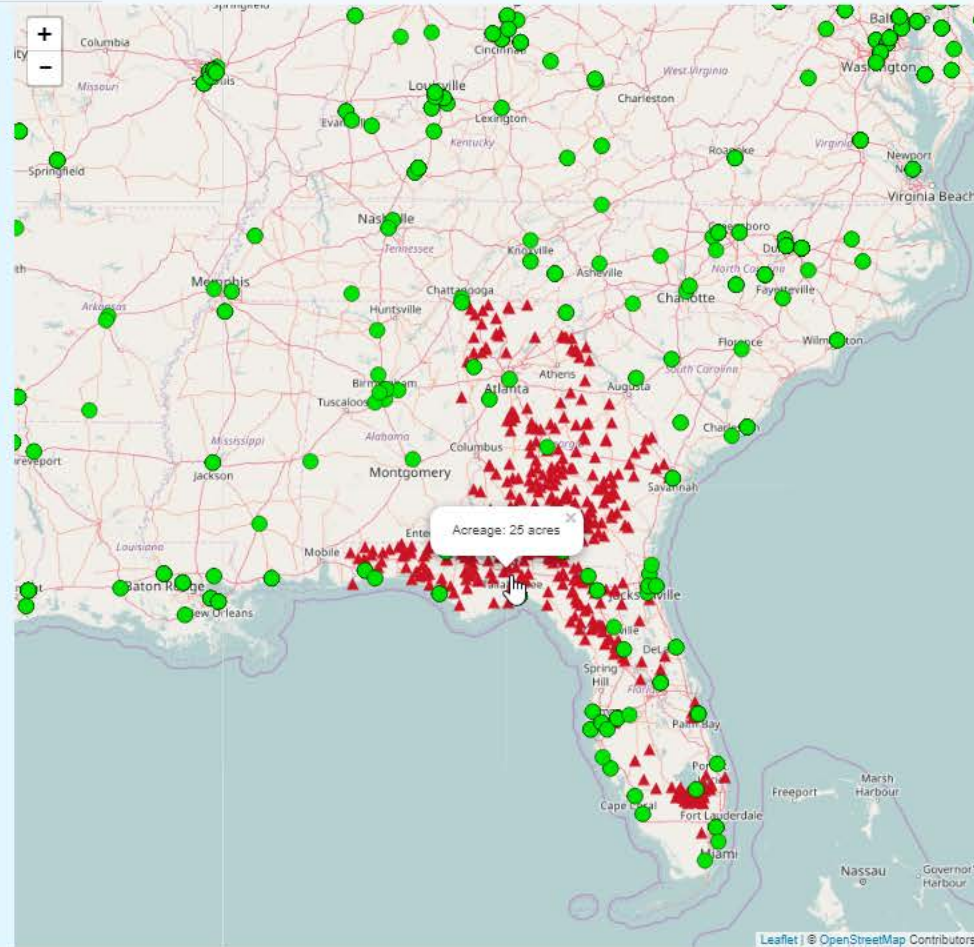

Choose a date: Current: 12/30/2016 at 12:00AM

Observations

- PM2.5
- Ozone

Forecasts

- PM2.5
- Ozone

Fires

- HMS detections
- Hires-X forecasts
- Fire Impact
- Permit

Confederate Ave - Daily