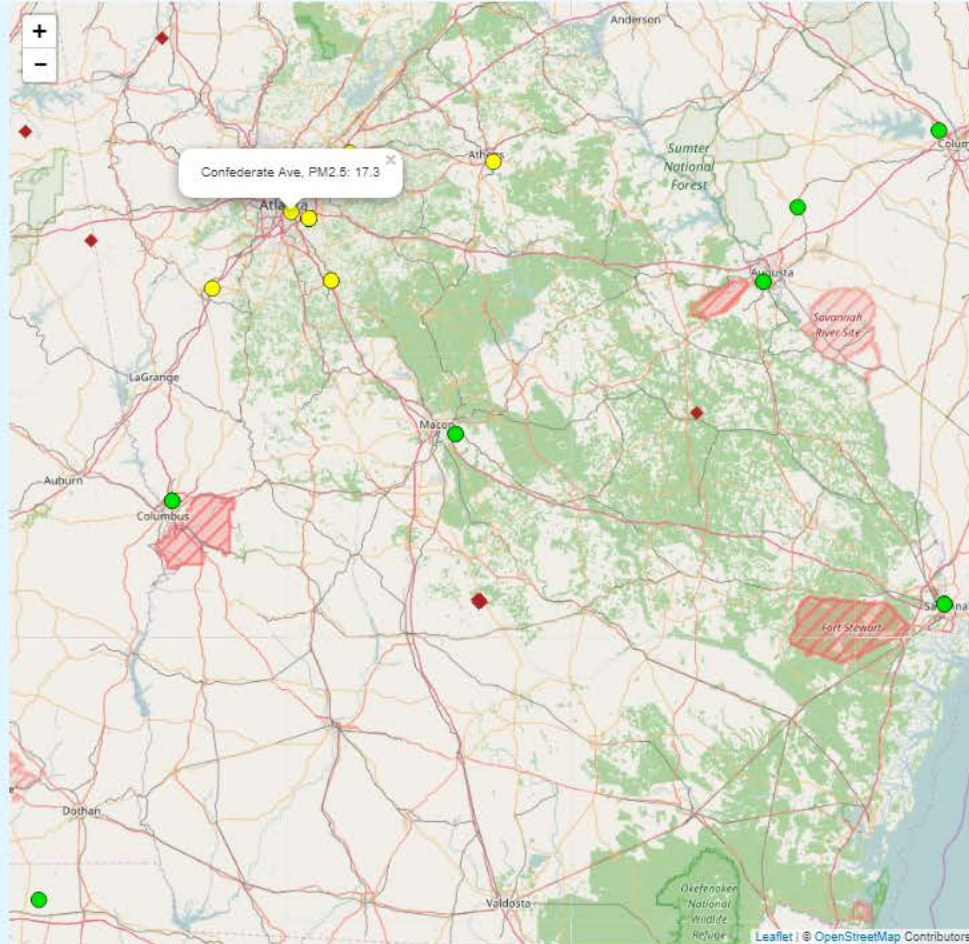

Choose a date: Current : 07/22/2017 at 12:00AM PM2.5 (ug/m3)

Observations

- PM2.5
- Ozone

Forecasts

- PM2.5
- Ozone

Fires

- HMS detections
- Fires-X forecasts
- Fire Impact
- Permit

Confederate Ave - Daily