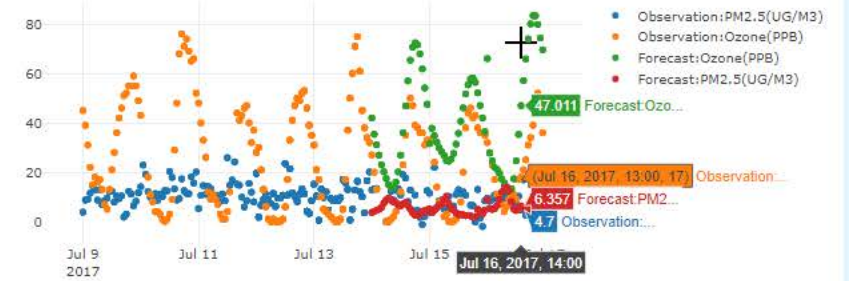

Confederate Ave - Hourly