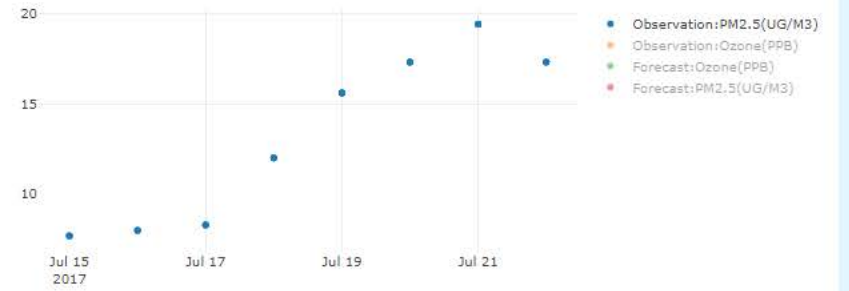

Confederate Ave - Daily