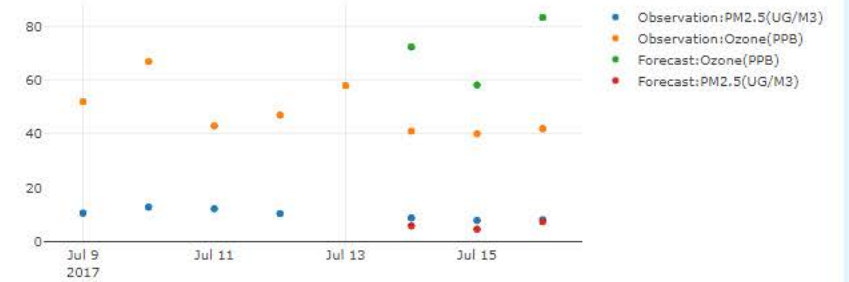

Confederate Ave - Daily