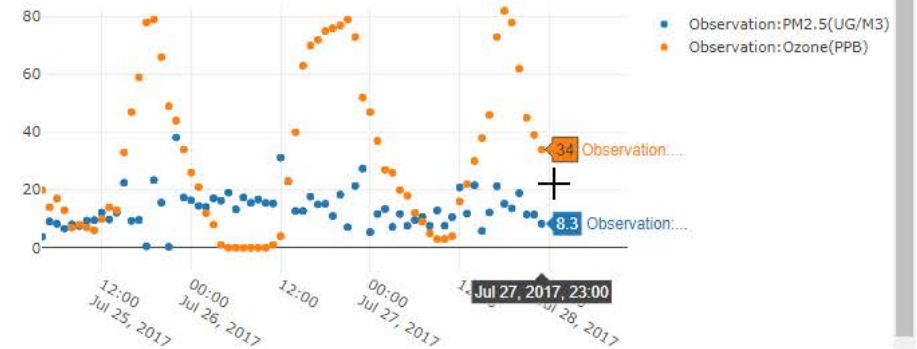

Confederate Ave - Hourly