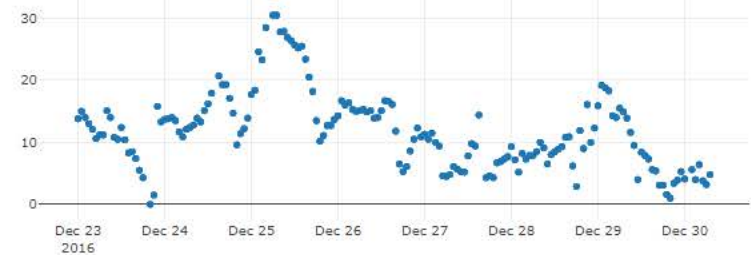

Southern Integrated Prescribed Fire Information System

Prescribed Fire and Air Quality Information for the South

[Home](#) [About](#) [Air Quality](#) [Source Impacts](#) [PB Impacts](#) [PB Report](#) [Evaluation](#)

Choose a date: Current: 12/30/2016 at 12:00AM

Observations

- ☒ PM2.5
- ☐ Ozone

Forecasts

- ☐ PM2.5
- ☐ Ozone

Fires

- ☐ HMS detections
- ☐ Hires-X forecasts
- ☐ Fire Impact
- ☒ Permit

Confederate Ave - Hourly