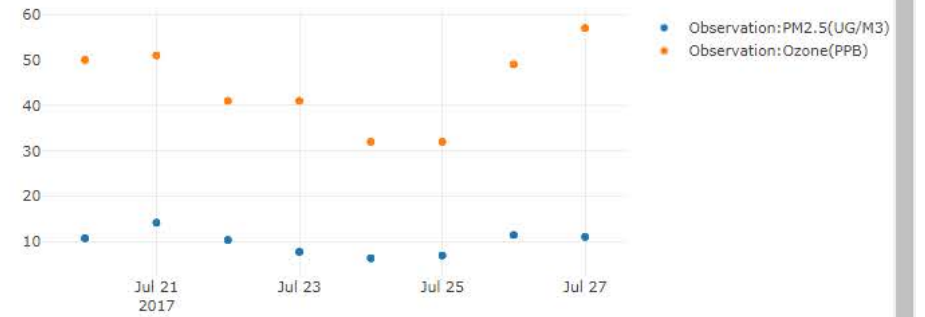

Forecasts

- 1. PM2.5
- 2. Ozone

Fires

- 1. HMS detections
- 2. Hires-X forecasts
- 3. Fire Impact
- 4. Permit

Columbus Airport - Daily

Columbus Airport - Hourly

Southern Integrated Prescribed Fire Information System