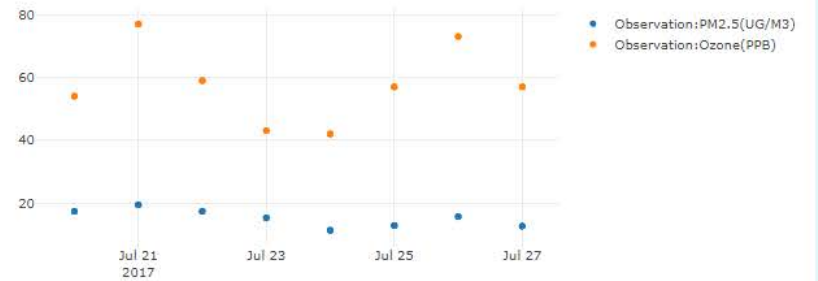

Confederate Ave - Daily