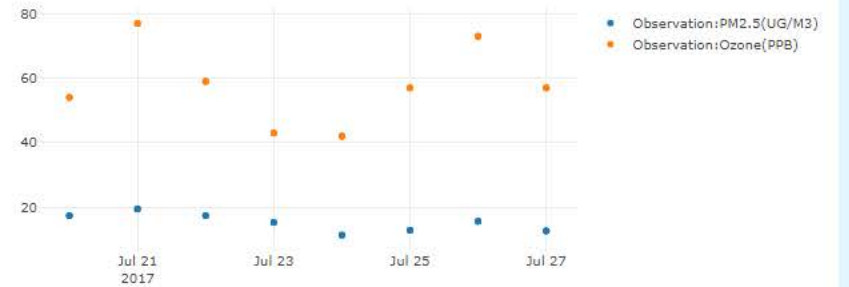

Observations

- PM2.5
- Ozone

Forecasts

- PM2.5
- Ozone

Fires

- HMS detections
- Hires-X forecasts
- Fire Impact
- Permit

Confederate Ave - Daily

Confederate Ave - Hourly