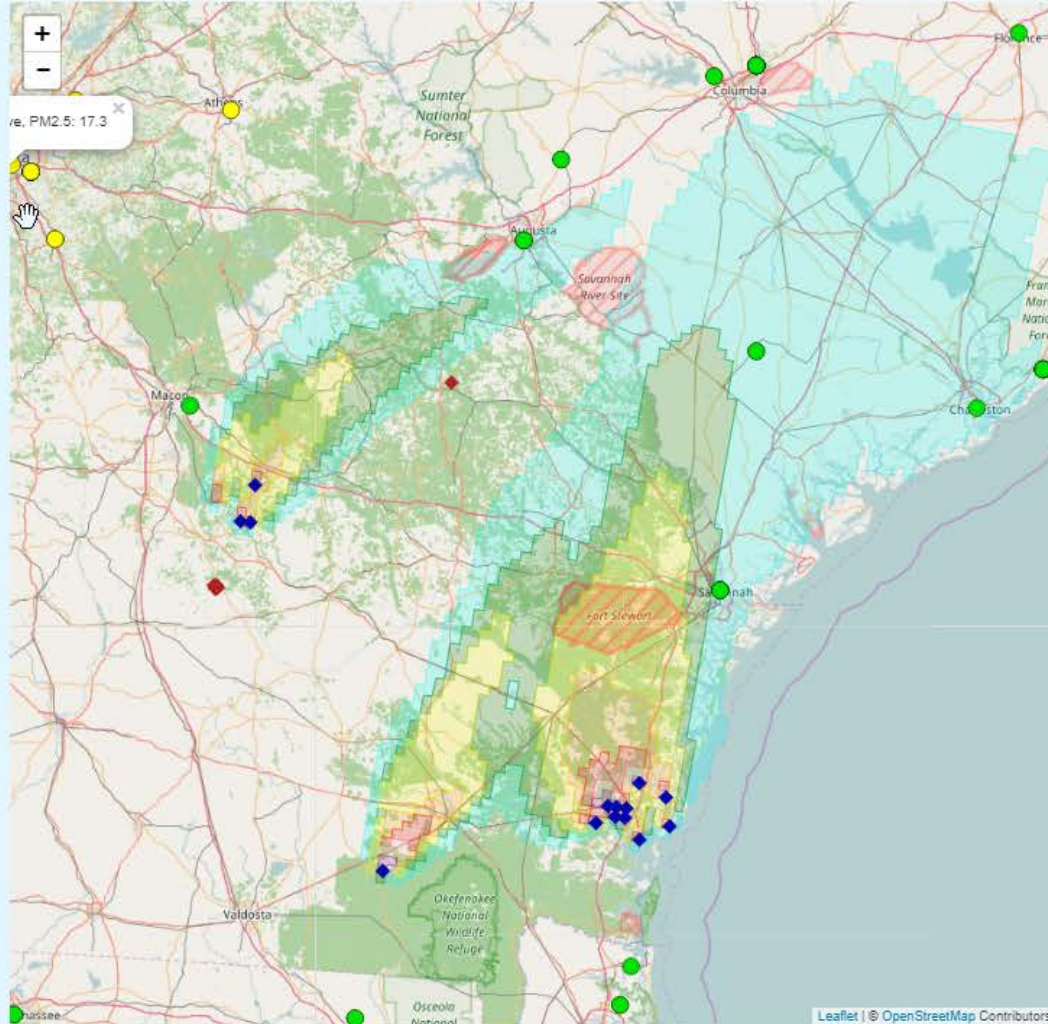

Choose a date:
Current: 07/22/2017 at 12:00AM PM2.5 (ug/m3)
Good
Moderate
Unhealthy for Sensitive Groups
Unhealthy
Very Unhealthy

Observations

1. ☒ PM2.5
2. ☐ Ozone

Forecasts

1. ☐ PM2.5
2. ☐ Ozone

Fires

1. ☒ HMS detections
2. ☒ Hires-X forecasts
3. ☐ Fire Impact
4. ☐ Permit