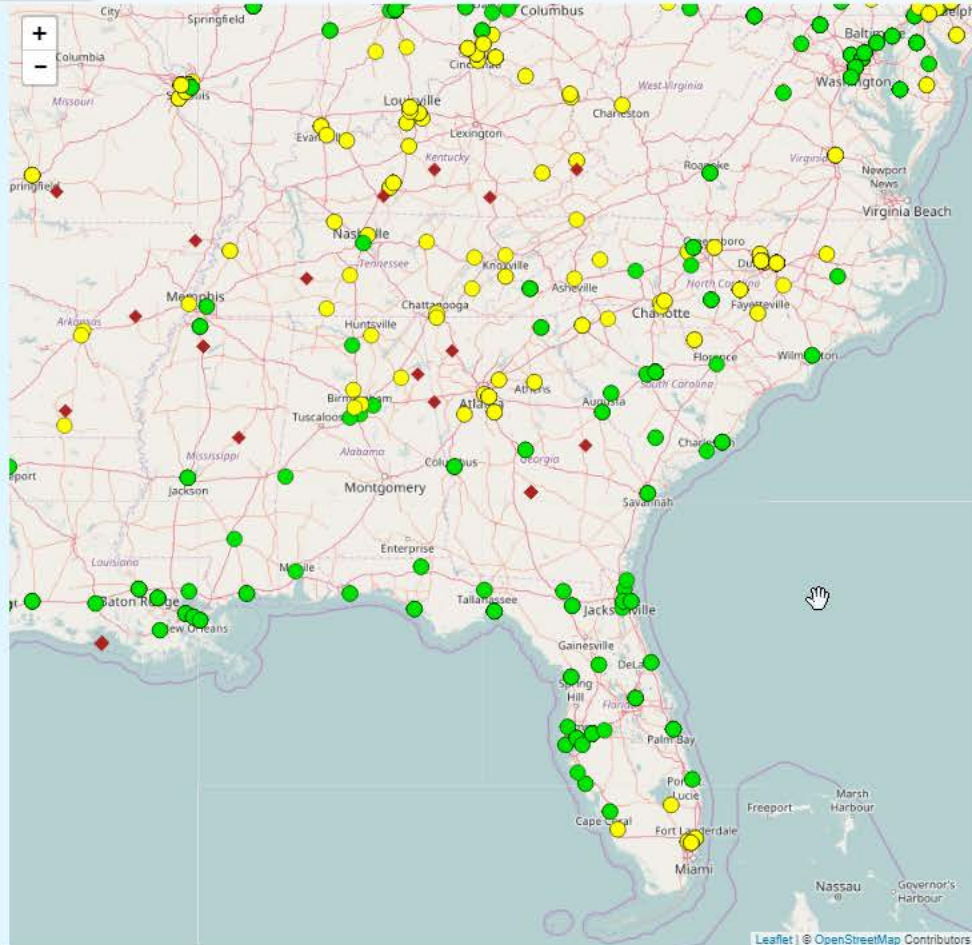

Choose a date: Current: 07/22/2017 at 12:00AM

Observations

- PM2.5
- Ozone

Forecasts

- PM2.5
- Ozone

Fires

- HMS detections
- Hires-X forecasts
- Fire Impact
- Permit

Confederate Ave - Daily