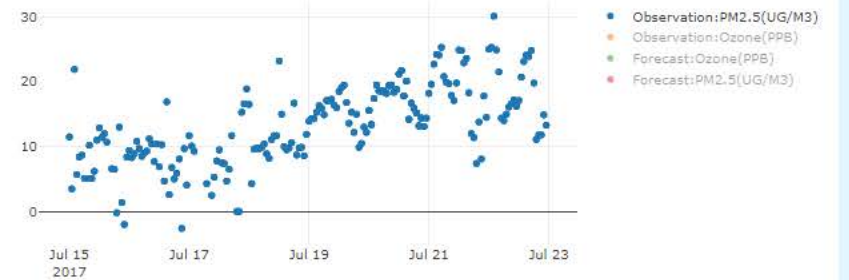

Confederate Ave - Hourly