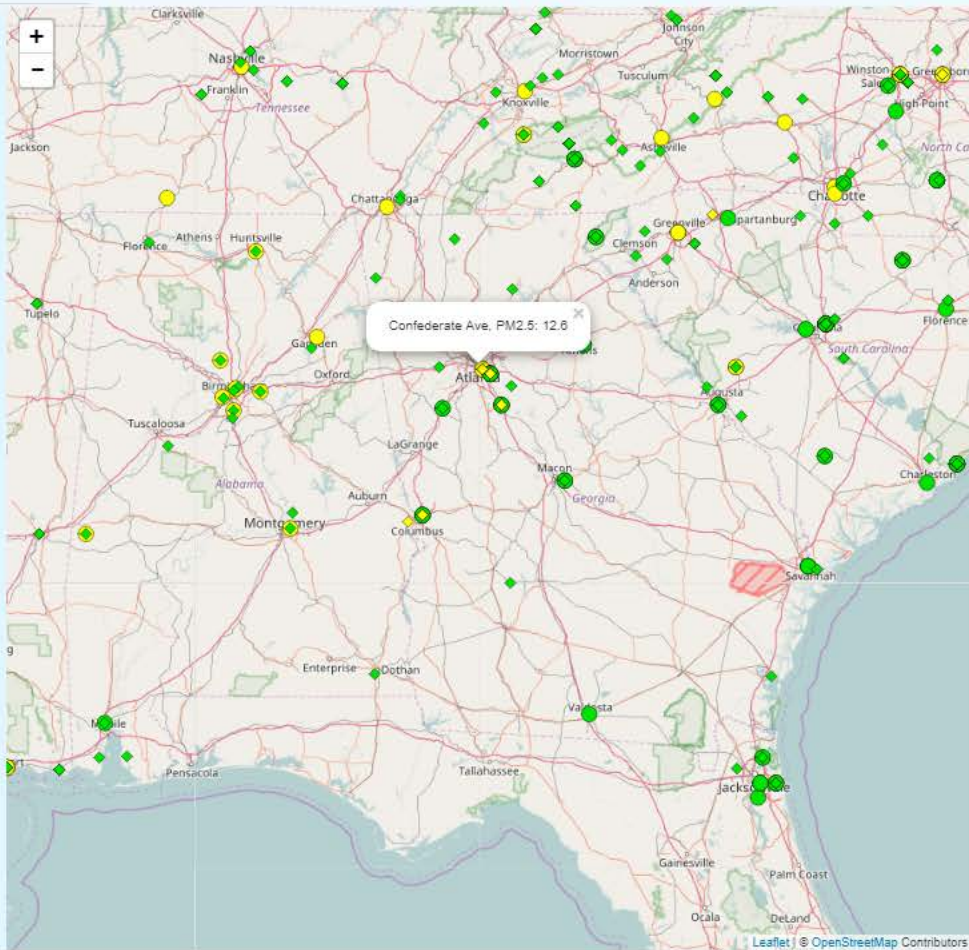

Choose a date: Enter date Current: 07/27/2017 at 12:00AM PM2.5 (ug/m3) Good Moderate Unhealthy for Sensitive Groups Unhealthy Very Unhealthy

Observations

- PM2.5
- Ozone

Forecasts

- PM2.5
- Ozone

Fires

- HMS detections
- Hires-X forecasts
- Fire Impact
- Permit