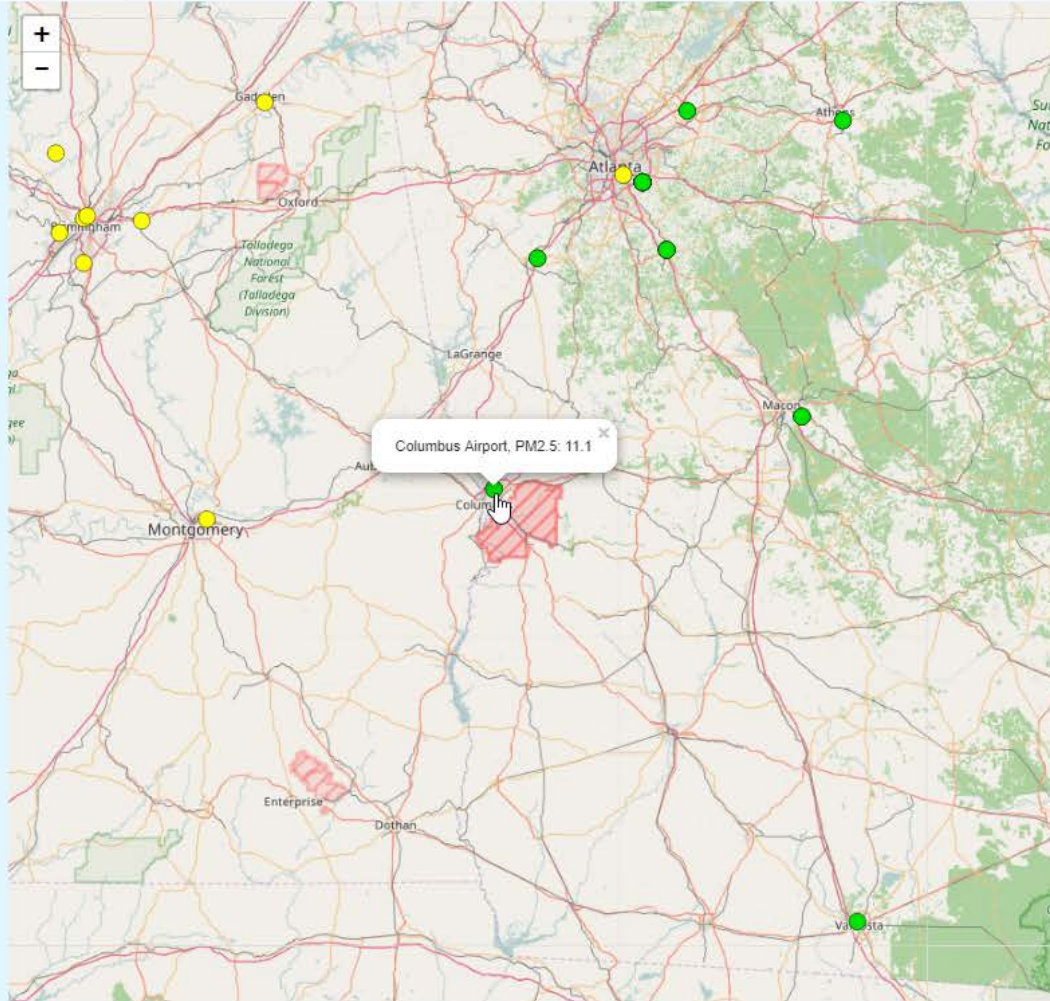

Choose a date: Enter date
Current : 07/27/2017 at 12:00AM **PM2.5 (ug/m3)**
Good
Moderate
Unhealthy for Sensitive Groups
Unhealthy
Very Unhealthy

Observations

1. ☒ PM2.5
2. ☐ Ozone

Forecasts

1. ☐ PM2.5
2. ☐ Ozone

Fires

1. ☐ HMS detections
2. ☐ Hires-X forecasts
3. ☐ Fire Impact
4. ☐ Permit