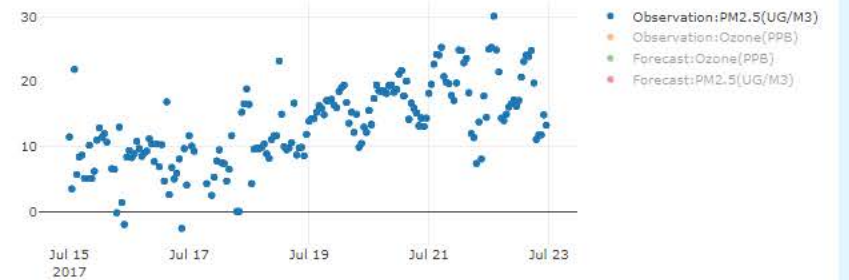

Confederate Ave - Hourly