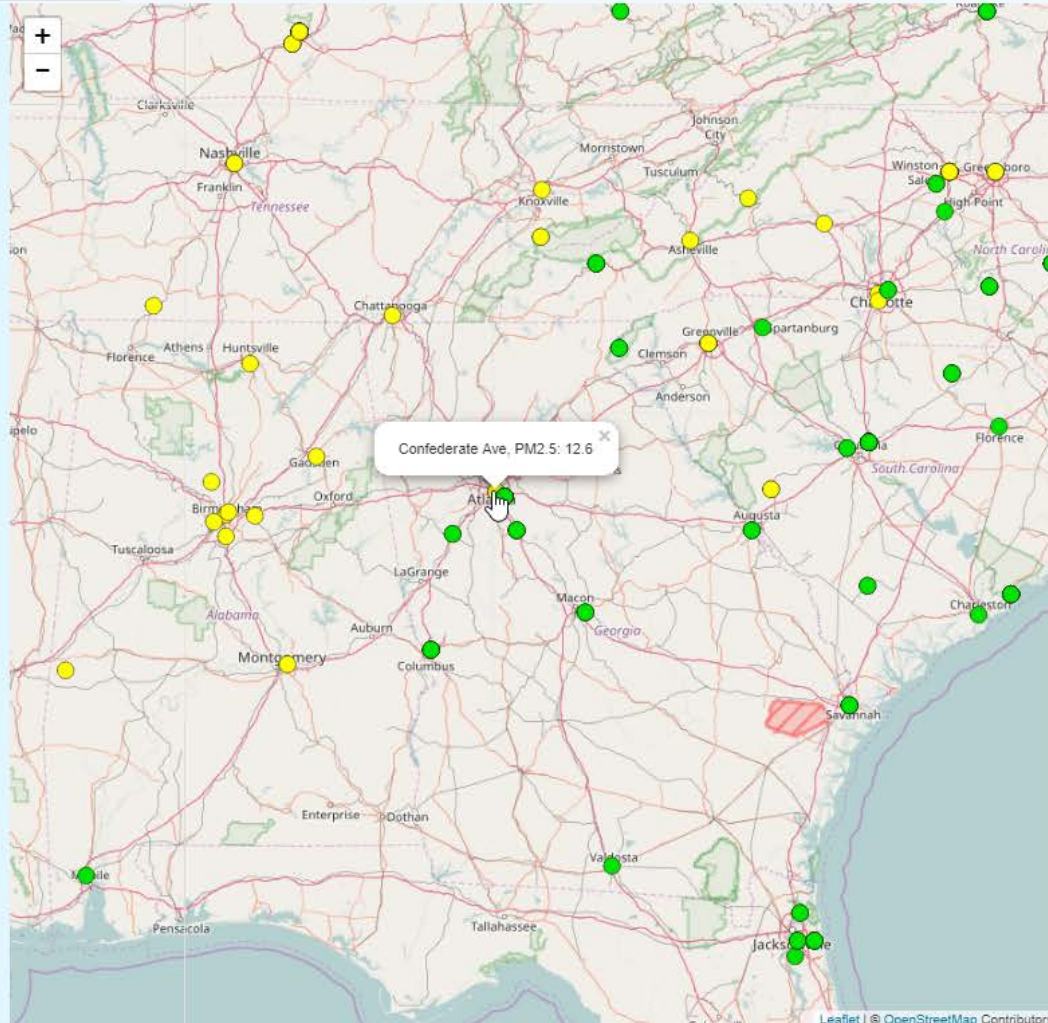

Observations

- 1. PM2.5
- 2. Ozone

Forecasts

- 1. PM2.5
- 2. Ozone

Fires

- 1. HMS detections
- 2. Hires-X forecasts
- 3. Fire Impact
- 4. Permit

Confederate Ave - Daily

Confederate Ave - Hourly