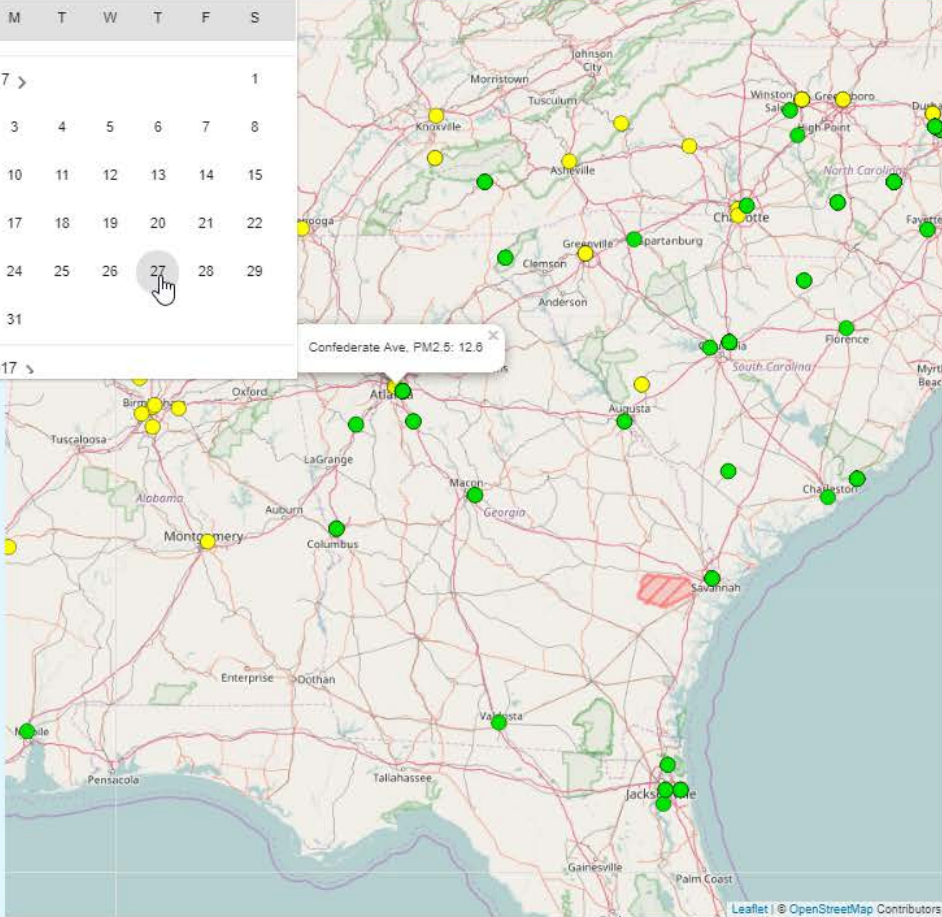

Southern Integrated Prescribed Fire Information System

Prescribed Fire and Air Quality Information for the South

[Home](#) [About](#) [Air Quality](#) [Source Impacts](#) [PB Impacts](#) [PB Report](#) [Evaluation](#)

Choose a date:

Enter date

PM2.5 (ug/m3) Good Moderate Unhealthy for Sensitive Groups Unhealthy Very Unhealthy

Observations

- ☒ PM2.5
- ☐ Ozone

Forecasts

- ☐ PM2.5
- ☐ Ozone

Fires

- ☐ HMS detections
- ☐ Hires-X forecasts
- ☐ Fire Imp
- ☐ Permit

S	M	T	W	T	F	S
Jul 2017 >						
2	3	4	5	6	7	8
9	10	11	12	13	14	15
16	17	18	19	20	21	22
23	24	25	26	27	28	29
30	31					
Aug 2017 >