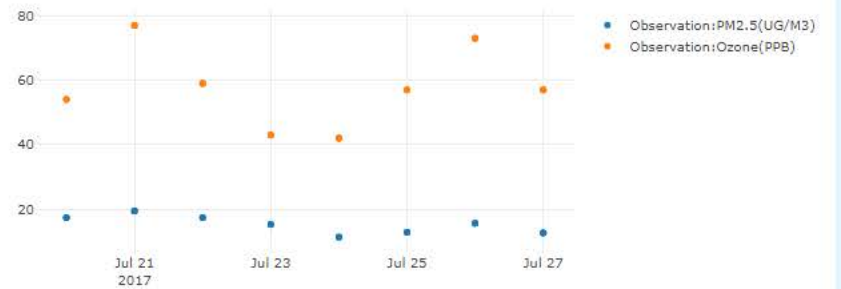

- 1. PM2.5
- 2. Ozone

Forecasts

- 1. PM2.5
- 2. Ozone

Fires

- 1. HMS detections
- 2. Hires-X forecasts
- 3. Fire Impact
- 4. Permit

Confederate Ave - Daily

Confederate Ave - Hourly

Southern Integrated Prescribed Fire Information System