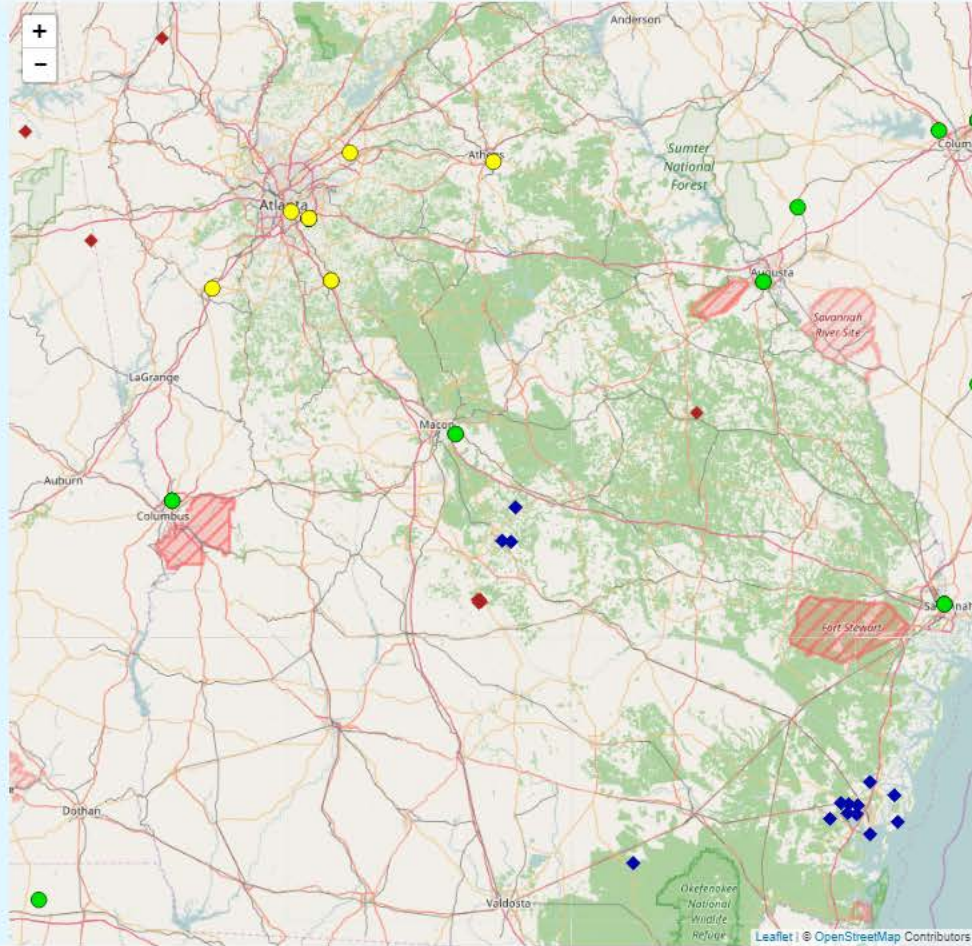

Choose a date: Current: 07/22/2017 at 12:00AM PM2.5 (ug/m3) Good Moderate Unhealthy for Sensitive Groups Unhealthy Very Unhealthy

Observations

- PM2.5
- Ozone

Forecasts

- PM2.5
- Ozone

Fires

- HMS detections
- Fires-X forecasts
- Fire Impact
- Permit