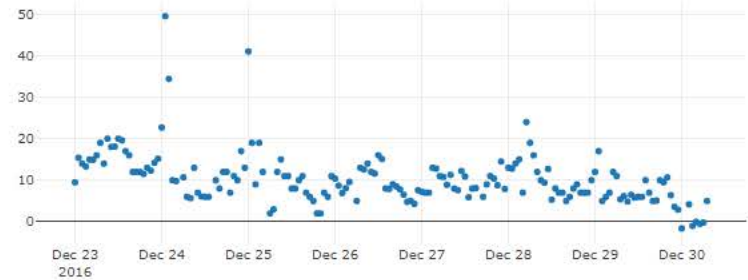

Valdosta - Hourly