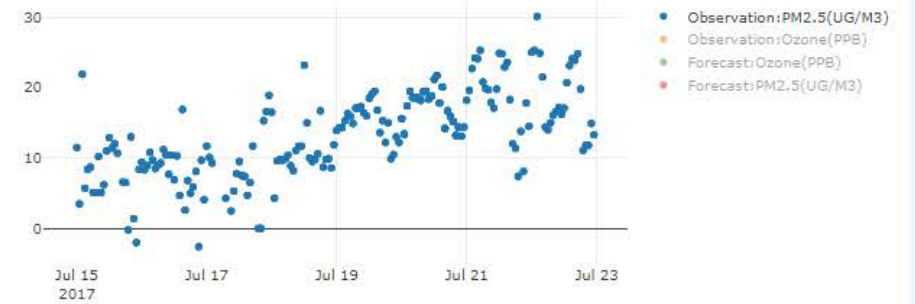

Observations

- PM2.5
- Ozone

Forecasts

- PM2.5
- Ozone

Fires

- HMS detections
- Hires-X forecasts
- Fire Impact
- Permit

Confederate Ave - Daily

Confederate Ave - Hourly