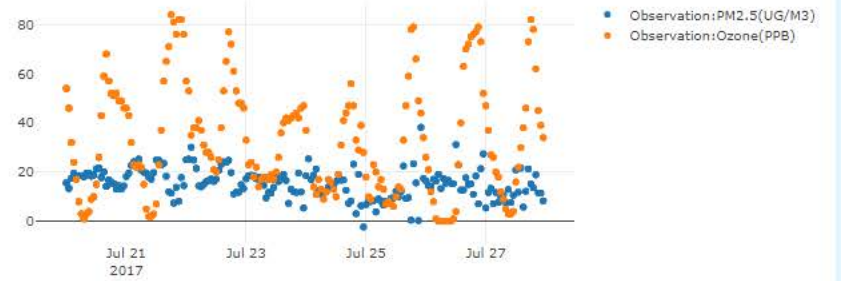

- 1. PM2.5
- 2. Ozone

Forecasts

- 1. PM2.5
- 2. Ozone

Fires

- 1. HMS detections
- 2. Hires-X forecasts
- 3. Fire Impact
- 4. Permit

Confederate Ave - Daily

Confederate Ave - Hourly

Southern Integrated Prescribed Fire Information System