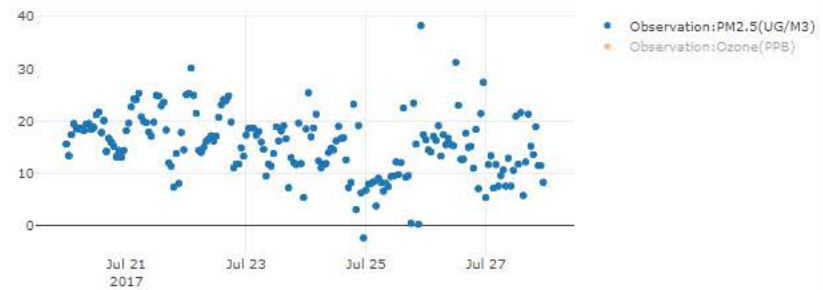

Confederate Ave - Hourly