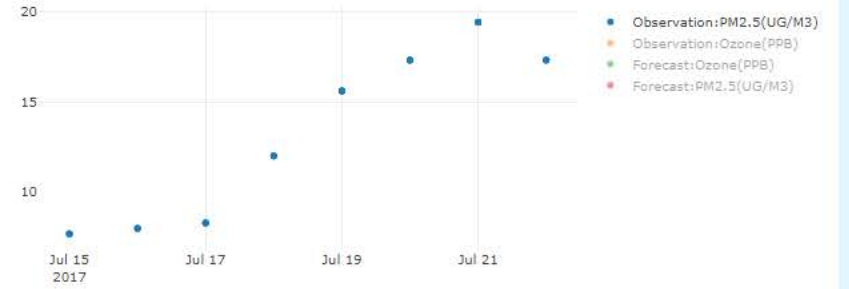

Confederate Ave - Daily