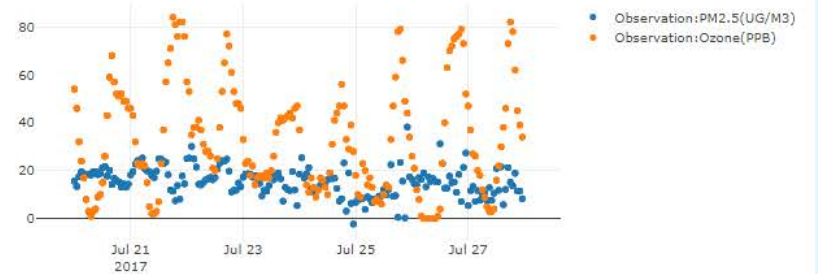

Confederate Ave - Hourly

Choose a date: Enter date
 Current : 07/27/2017 at 12:00AM **PM2.5 (ug/m3)**
Good
Moderate
Unhealthy for Sensitive Groups
Unhealthy
Very Unhealthy

Observations

- 1. PM2.5
- 2. Ozone