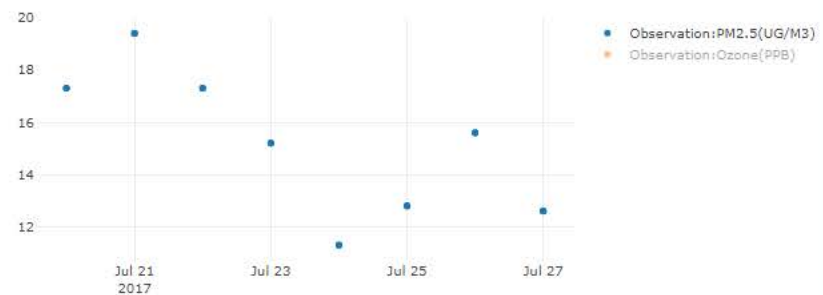

Confederate Ave - Daily