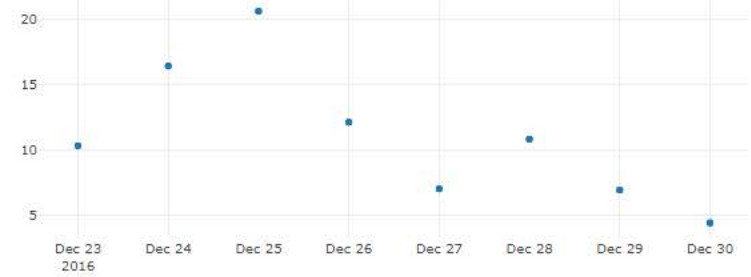

Choose a date: Current: 12/30/2016 at 12:00AM

Observations

- PM2.5
- Ozone

Forecasts

- PM2.5
- Ozone

Fires

- HMS detections
- Hires-X forecasts
- Fire Impact
- Permit

Confederate Ave - Daily