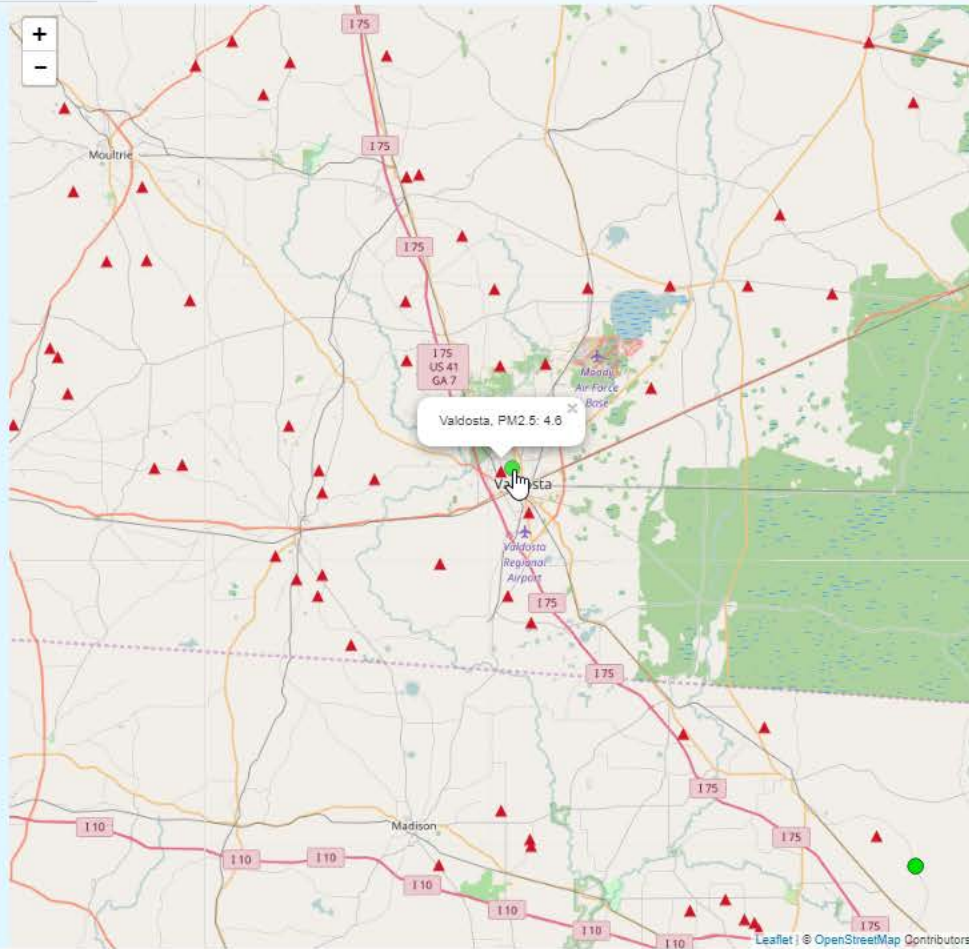

Choose a date:

Current: 12/30/2016 at 12:00AM PM2.5 (ug/m3)

Observations

- PM2.5
- Ozone

Forecasts

- PM2.5
- Ozone

Fires

- HMS detections
- Hires-X forecasts
- Fire Impact
- Permit