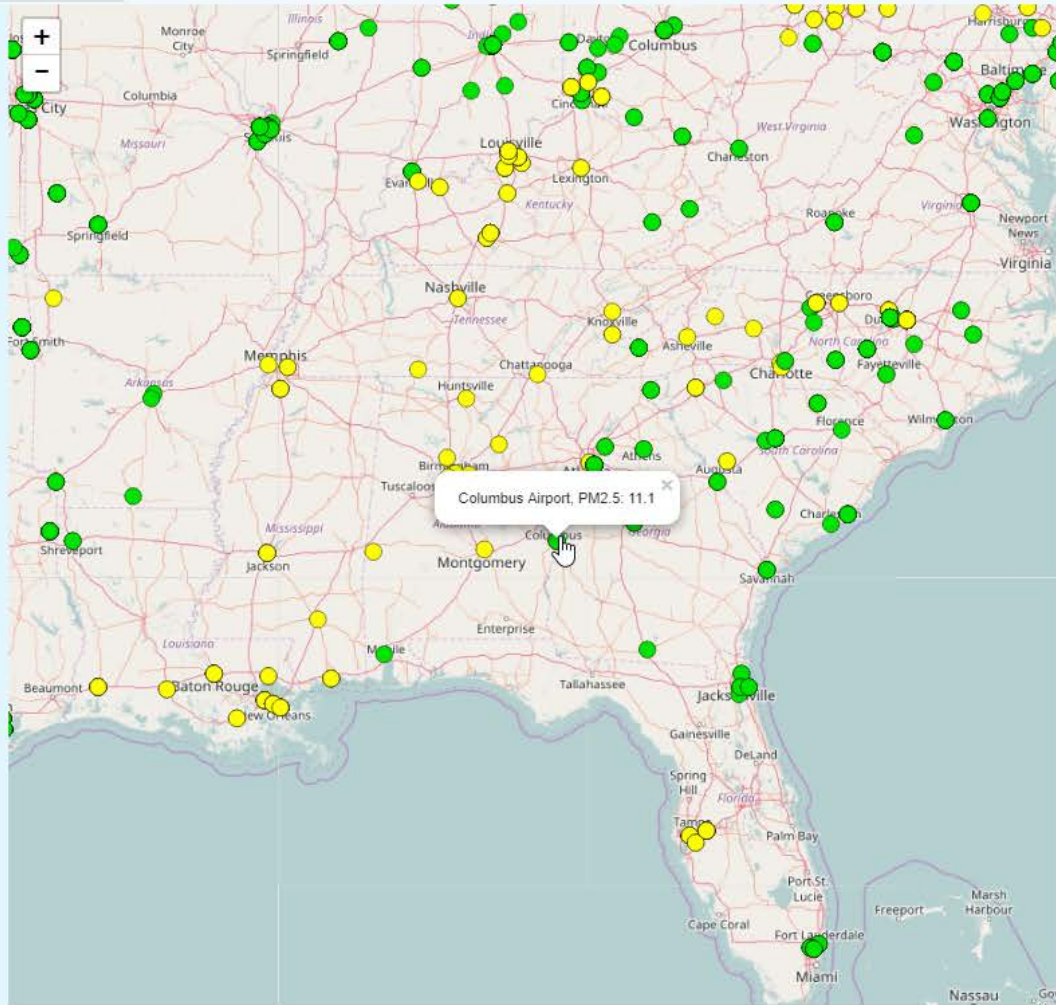

Observations

- PM2.5
- Ozone

Forecasts

- PM2.5
- Ozone

Fires

- HMS detections
- Fires-X forecasts
- Fire Impact
- Permit

Columbus Airport - Daily

Columbus Airport - Hourly