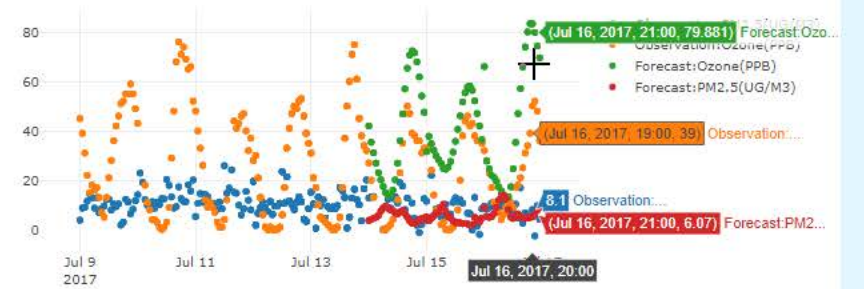

Confederate Ave - Hourly