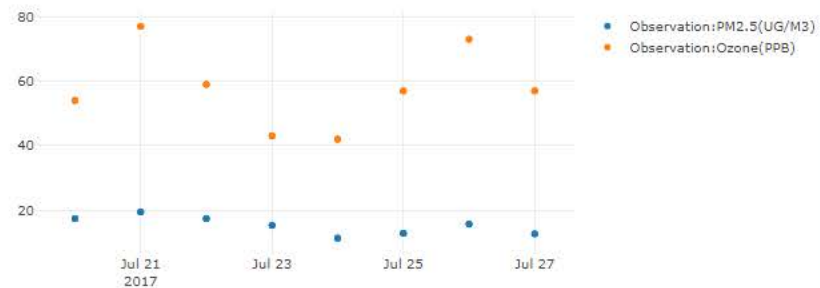

Confederate Ave - Daily