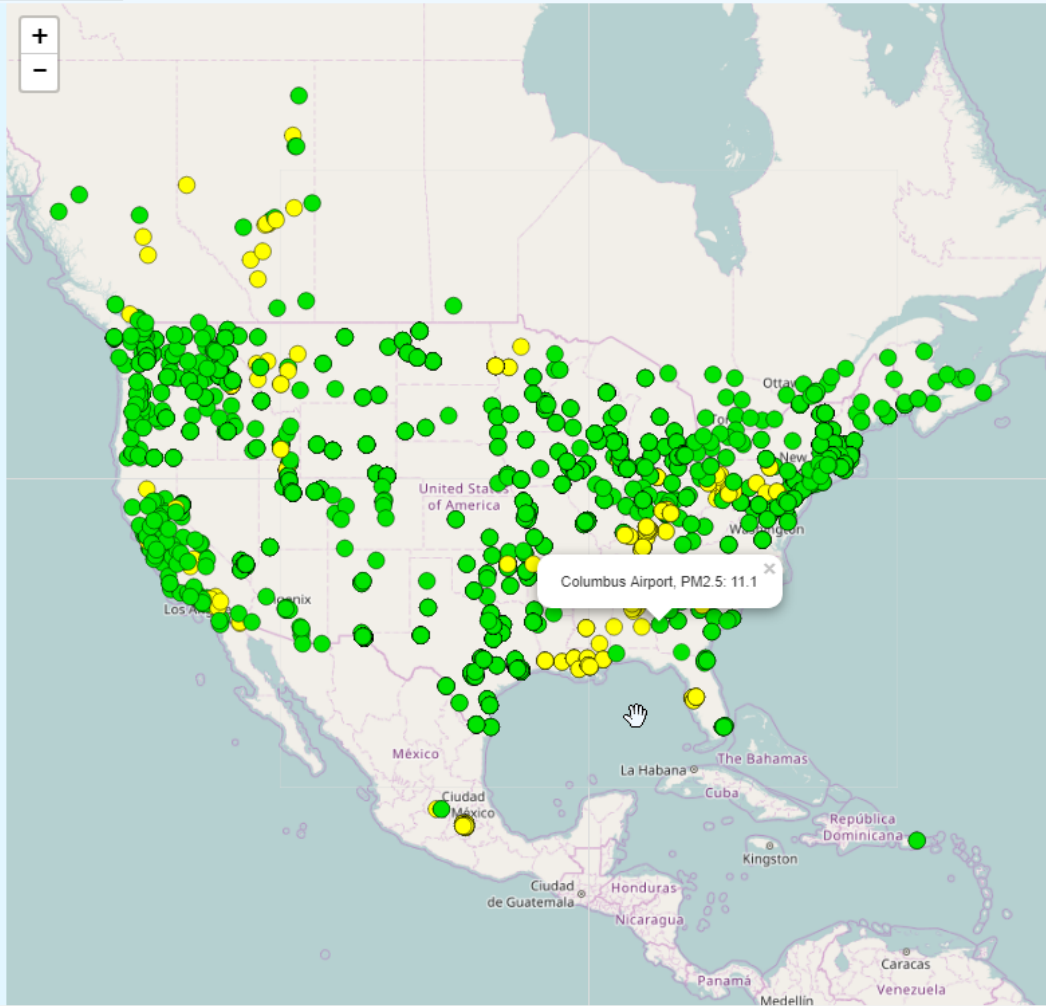

Observations

- PM2.5
- Ozone

Forecasts

- PM2.5
- Ozone

Fires

- HMS detections
- Hires-X forecasts
- Fire Impact
- Permit

Columbus Airport - Daily

Columbus Airport - Hourly