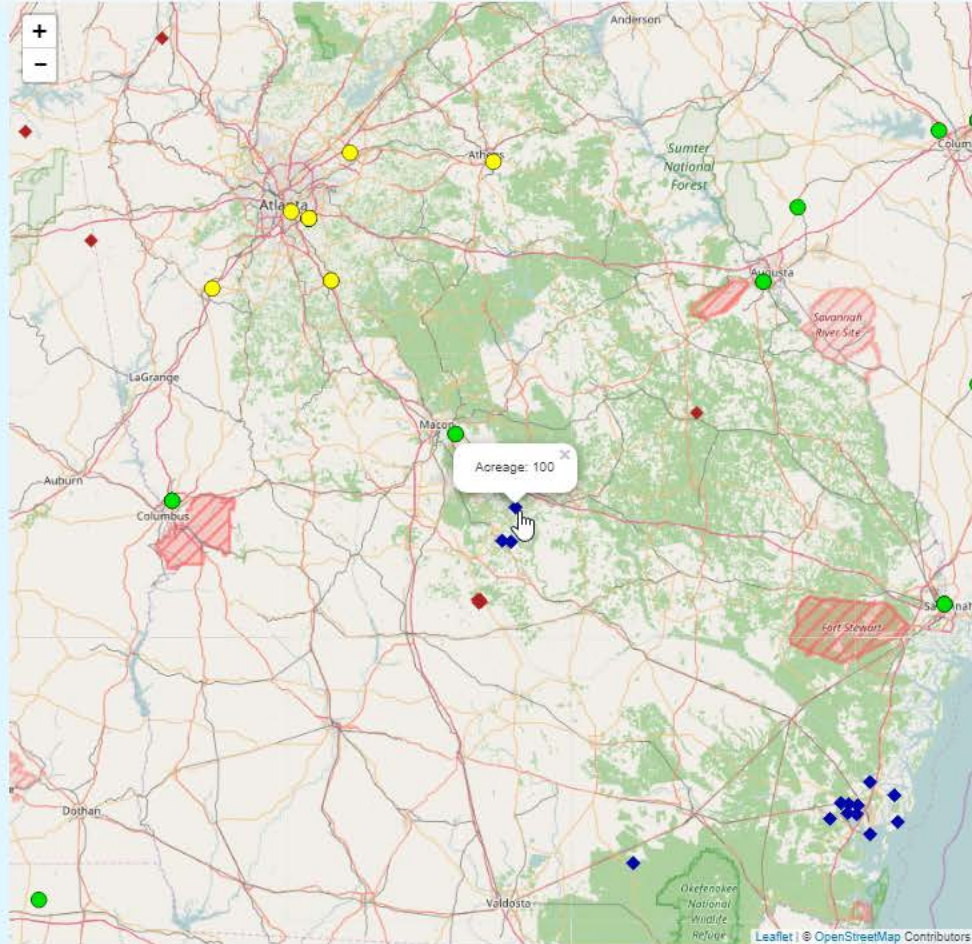

Choose a date: Current: 07/22/2017 at 12:00AM PM2.5 (ug/m3) Good Moderate Unhealthy for Sensitive Groups Unhealthy Very Unhealthy

Observations

- PM2.5
- Ozone

Forecasts

- PM2.5
- Ozone

Fires

- HMS detections
- Hires-X forecasts
- Fire Impact
- Permit