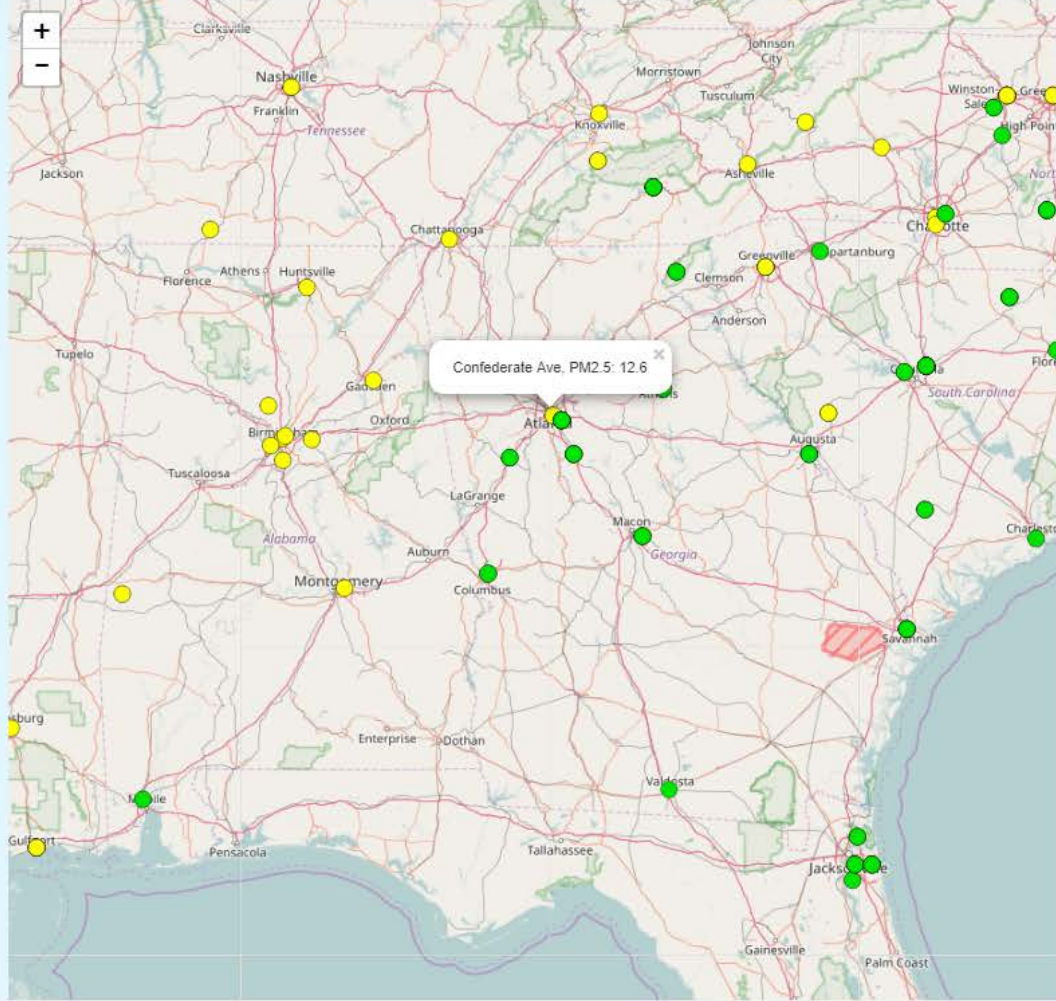

Enter date

Current: 07/27/2017 at 12:00AM PM2.5 (ug/m3)

Observations

- 1. PM2.5
- 2. Ozone

Forecasts

- 1. PM2.5
- 2. Ozone

Fires

- 1. HMS detections
- 2. Hires-X forecasts
- 3. Fire Impact
- 4. Permit