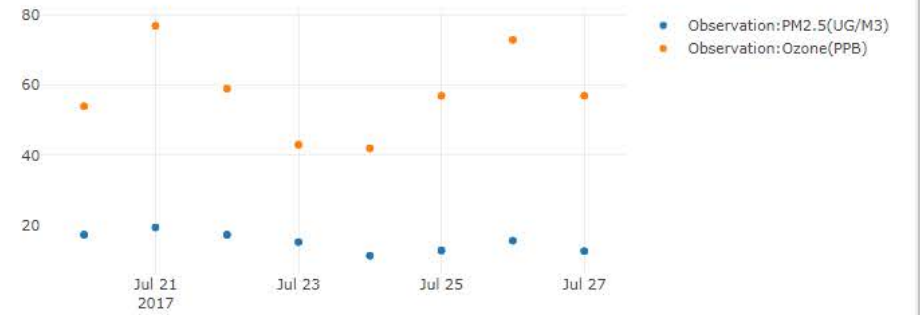

Observations

- 1. PM2.5
- 2. Ozone

Forecasts

- 1. PM2.5
- 2. Ozone

Fires

- 1. HMS detections
- 2. Hires-X forecasts
- 3. Fire Impact
- 4. Permit

Confederate Ave - Daily

Confederate Ave - Hourly