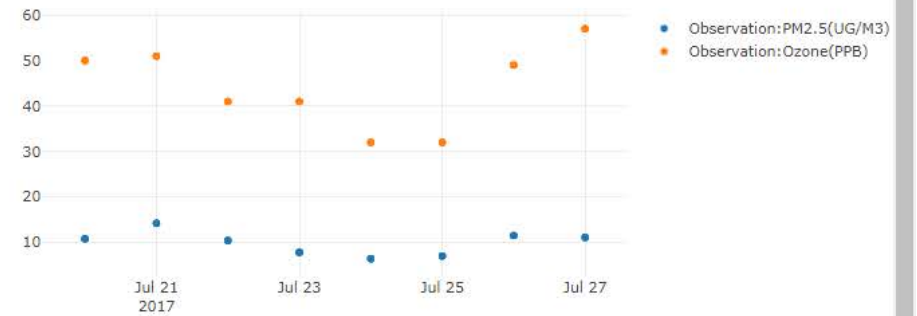

Observations

- PM2.5
- Ozone

Forecasts

- PM2.5
- Ozone

Fires

- HMS detections
- Fires-X forecasts
- Fire Impact
- Permit

Columbus Airport - Daily

Columbus Airport - Hourly