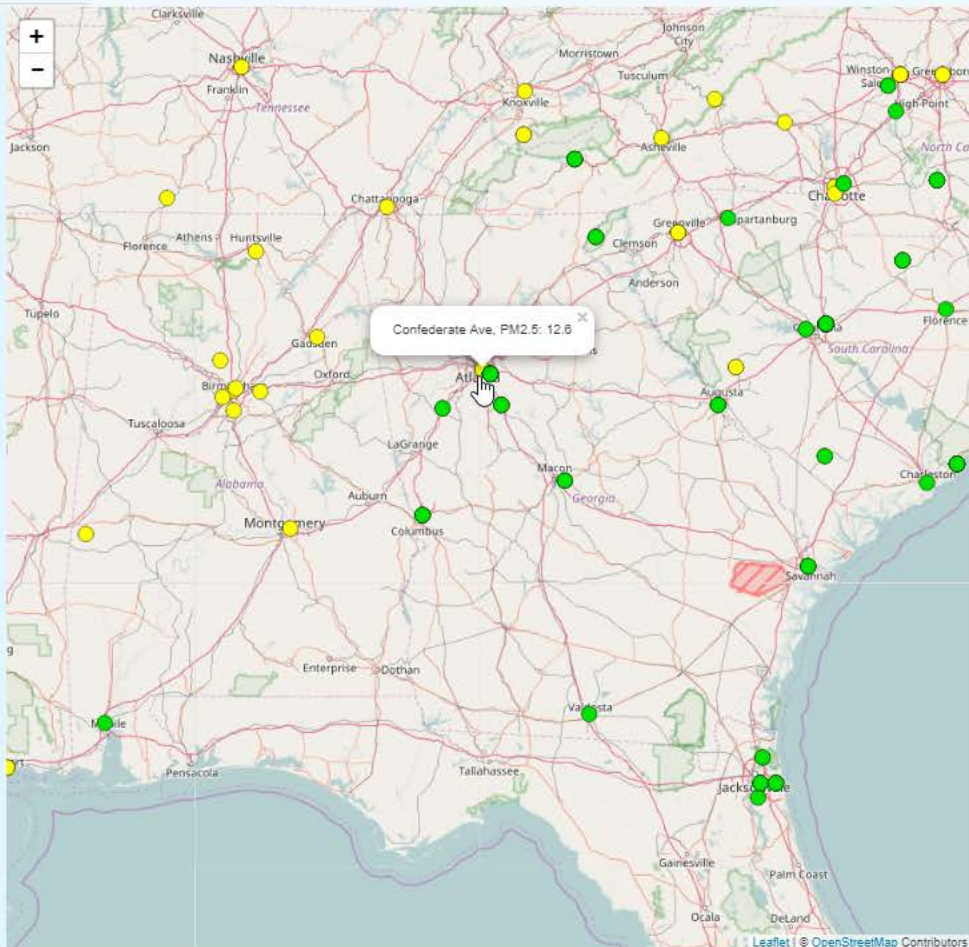

Choose a date: Enter date Current : 07/27/2017 at 12:00AM PM2.5 (ug/m3) Good Moderate Unhealthy for Sensitive Groups Unhealthy Very Unhealthy

Observations

- PM2.5
- Ozone

Forecasts

- PM2.5
- Ozone

Fires

- HMS deflections
- Fires-X forecasts
- Fire Impact
- Permit