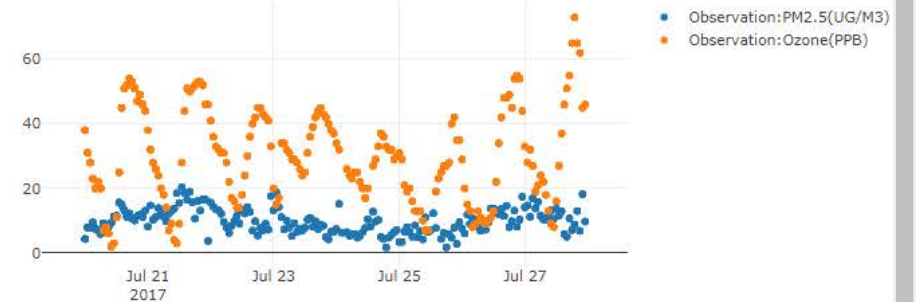

Observations

- PM2.5
- Ozone

Forecasts

- PM2.5
- Ozone

Fires

- HMS detections
- Fires-X forecasts
- Fire Impact
- Permit

Columbus Airport - Daily

Columbus Airport - Hourly