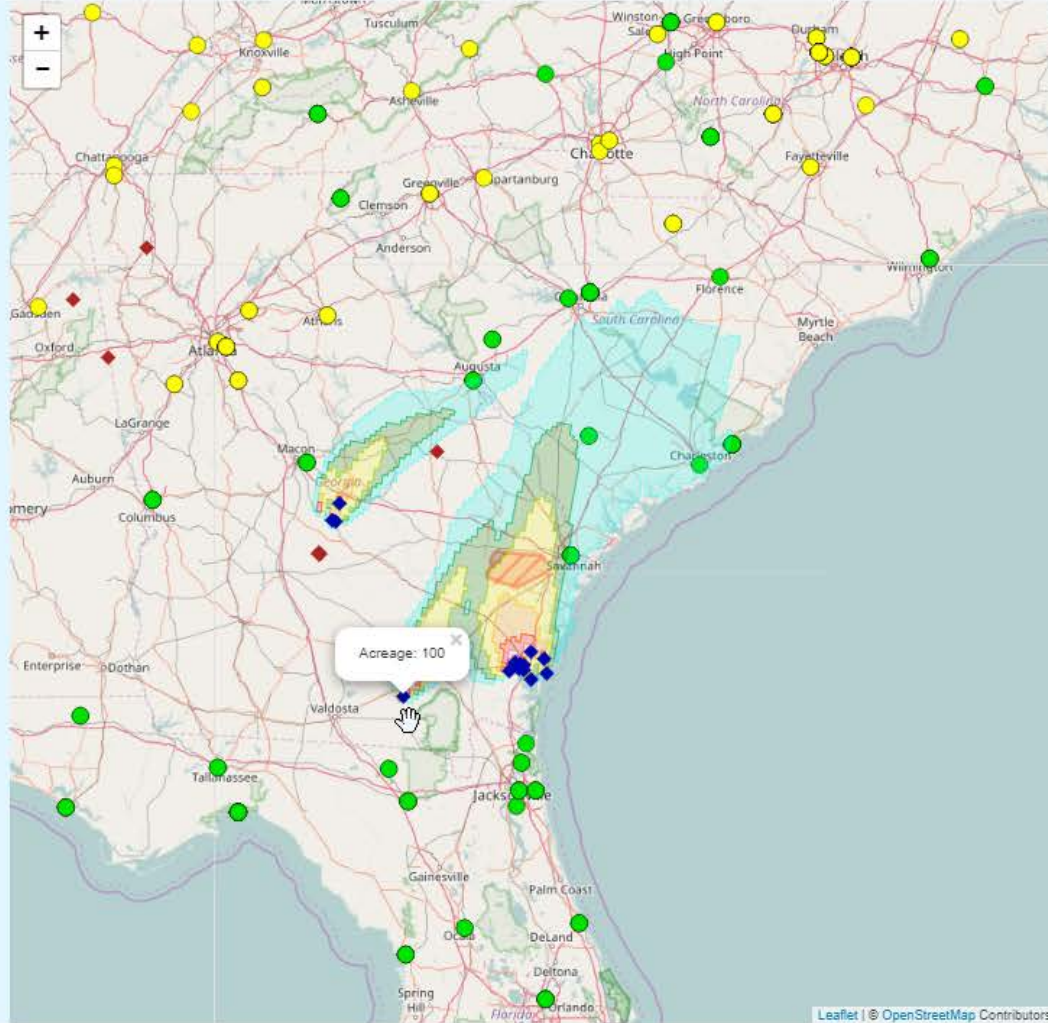

Observations

- PM2.5
- Ozone

Forecasts

- PM2.5
- Ozone

Fires

- HMS detections
- Hires-X forecasts
- Fire Impact
- Permit

Confederate Ave - Daily

Confederate Ave - Hourly