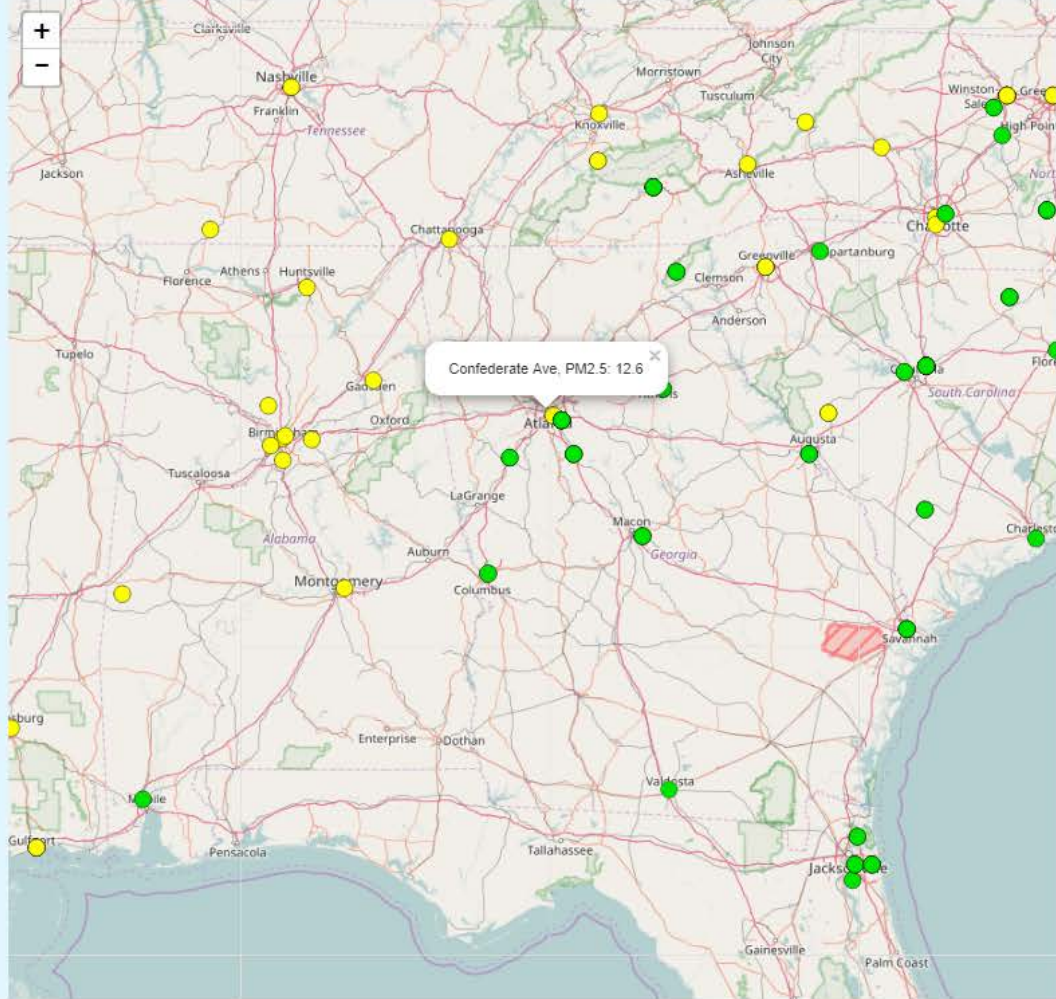

Choose a date: Current: 07/27/2017 at 12:00AM PM2.5 (ug/m3) Good Moderate Unhealthy for Sensitive Groups Unhealthy Very Unhealthy

Observations

- 1. PM2.5
- 2. Ozone

Forecasts

- 1. PM2.5
- 2. Ozone

Fires

- 1. HMS detections
- 2. Hires-X forecasts
- 3. Fire Impact
- 4. Permit