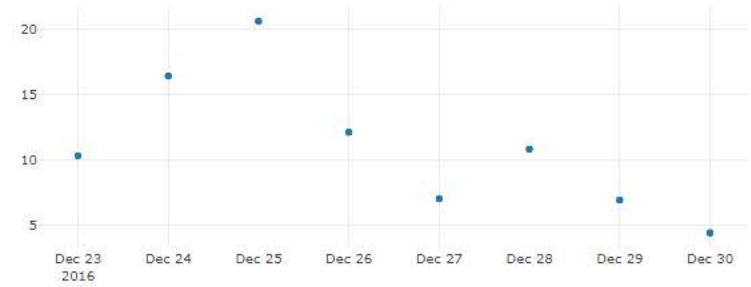

Choose a date: Current: 12/30/2016 at 12:00AM

Observations

- PM2.5
- Ozone

Forecasts

- PM2.5
- Ozone

Fires

- HMS detections
- Hires-X forecasts
- Fire Impact
- Permit

Confederate Ave - Daily