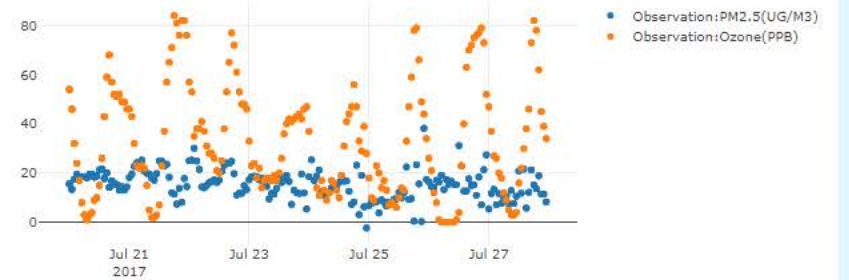

Observations

- PM2.5
- Ozone

Forecasts

- PM2.5
- Ozone

Fires

- HMS detections
- Hires-X forecasts
- Fire Impact
- Permit

Confederate Ave - Daily

Confederate Ave - Hourly