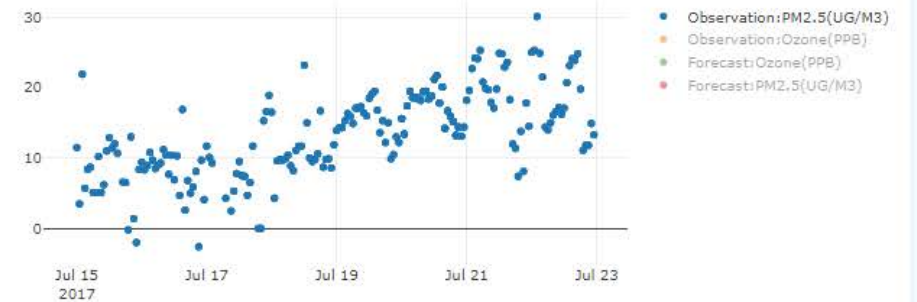

Forecasts

- 1. PM2.5
- 2. Ozone

Fires

- 1. HMS detections
- 2. Hires-X forecasts
- 3. Fire Impact
- 4. Permit

Confederate Ave - Daily

Confederate Ave - Hourly

Choose a date: 7/22/2017

Current : 07/22/2017 at 12:00AM PM2.5 (ug/m3)