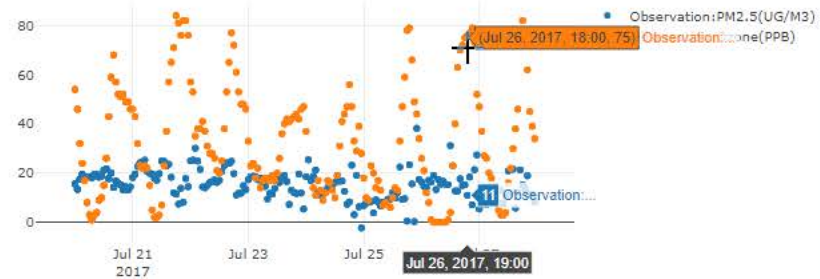

Confederate Ave - Hourly