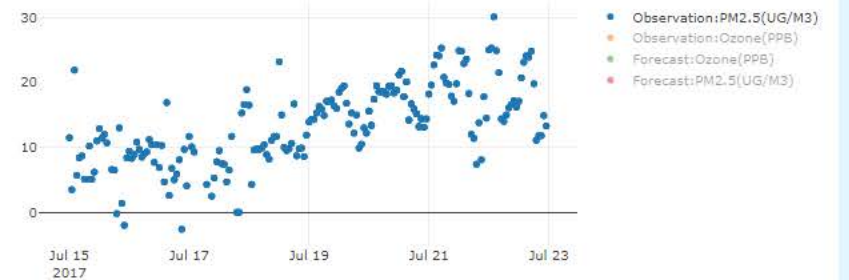

Confederate Ave - Hourly