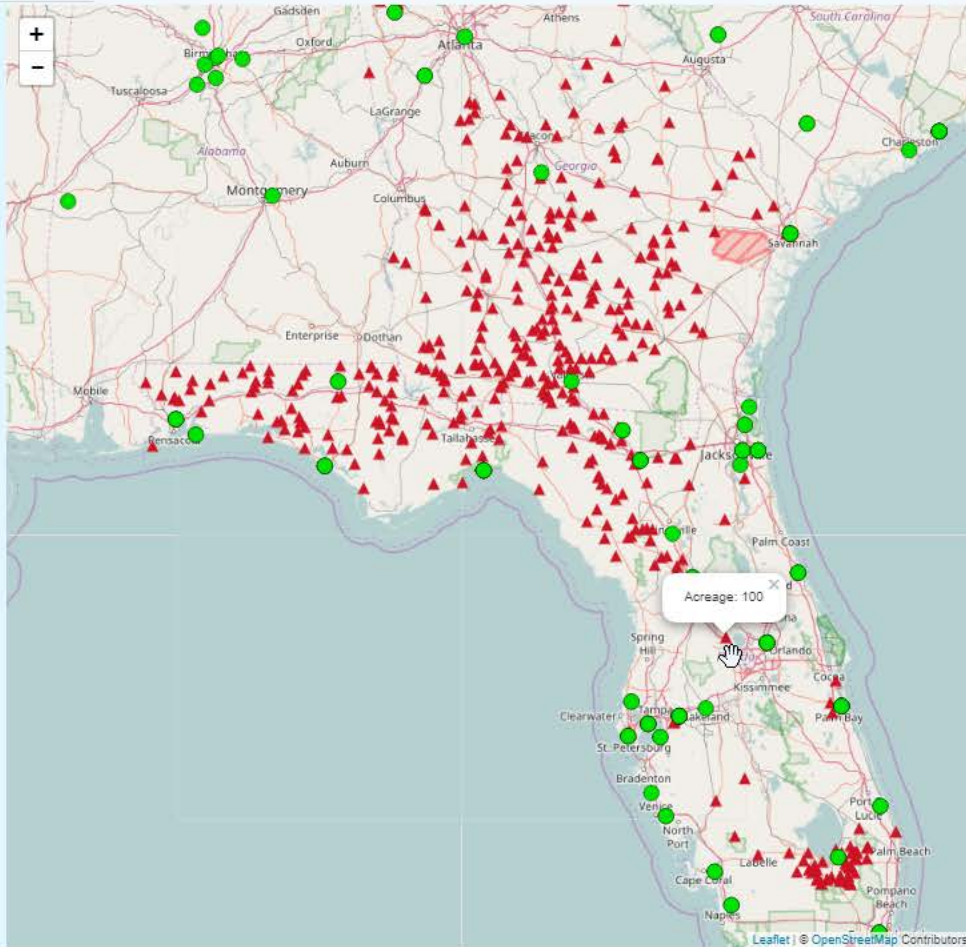

Choose a date: Current: 12/30/2016 at 12:00AM

Observations

- PM2.5
- Ozone

Forecasts

- PM2.5
- Ozone

Fires

- HMS detections
- Hires-X forecasts
- Fire Impact
- Permit

Confederate Ave - Daily