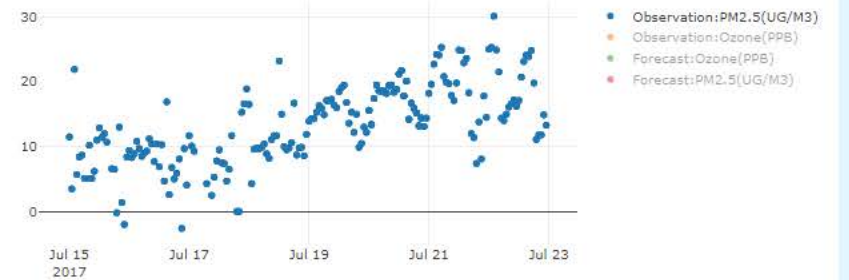

Confederate Ave - Hourly