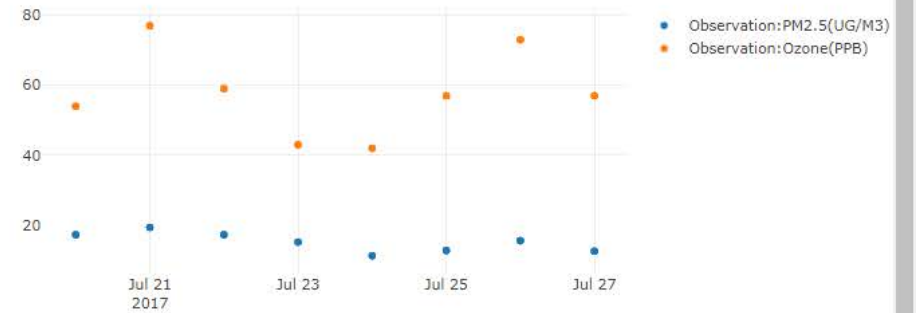

Confederate Ave - Daily