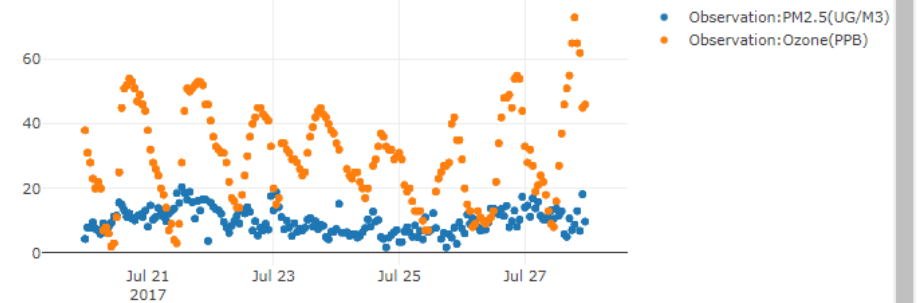

Observations

- PM2.5
- Ozone

Forecasts

- PM2.5
- Ozone

Fires

- HMS detections
- Hires-X forecasts
- Fire Impact
- Permit

Columbus Airport - Daily

Columbus Airport - Hourly