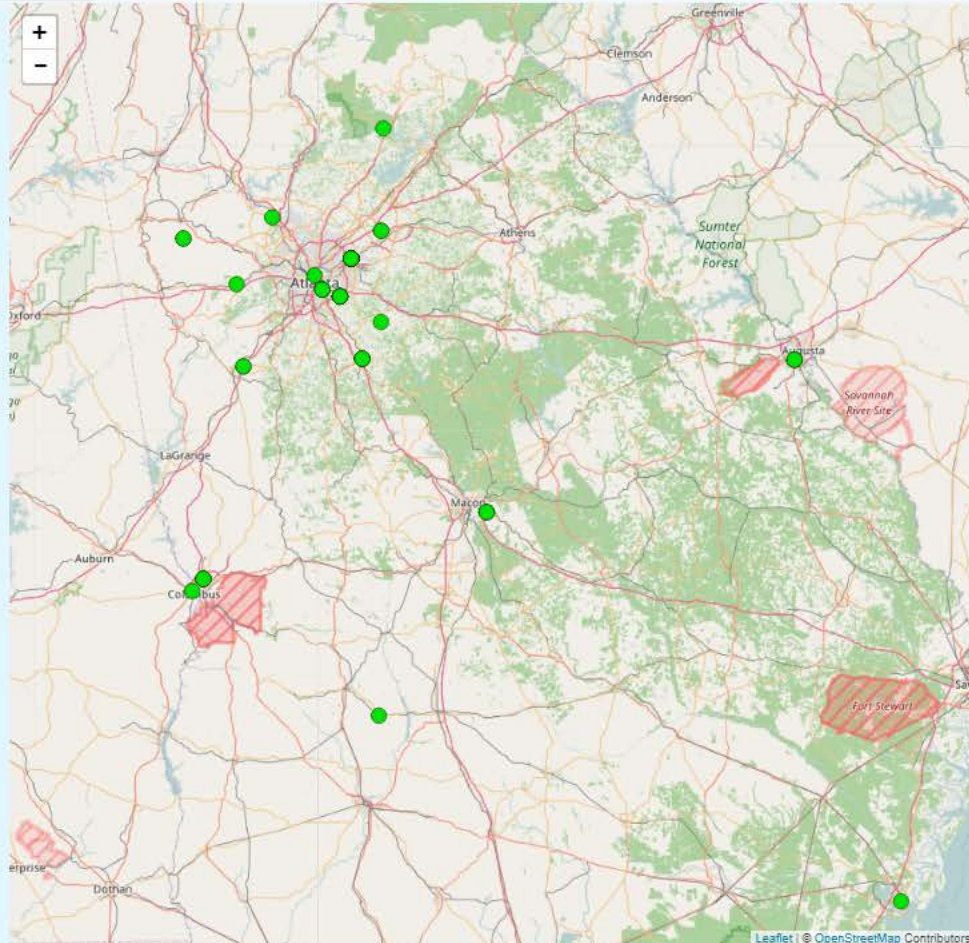

Confederate Ave - Daily

Confederate Ave - Hourly

Southern Integrated Prescribed Fire Information System

Prescribed Fire and Air Quality Information for the South

Home About Air Quality Source Impacts PB Impacts PB Report Evaluation