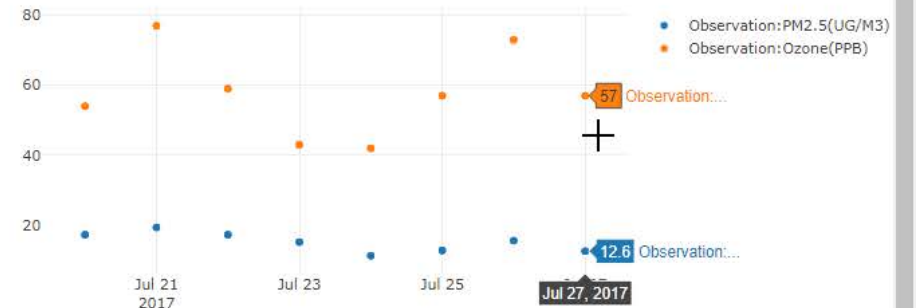

Southern Integrated Prescribed Fire Information System

Prescribed Fire and Air Quality Information for the South

- Home
- About
- Air Quality
- Source Impacts
- PB Impacts
- PB Report
- Evaluation

Choose a date:

Enter date

Current: 07/27/2017 at 12:00AM PM2.5 (ug/m3)

Observations

1. ☒ PM2.5
2. ☐ Ozone

Forecasts

1. ☐ PM2.5
2. ☐ Ozone

Fires

1. ☐ HMS detections
2. ☐ Hires-X forecasts
3. ☐ Fire Impact
4. ☐ Permit