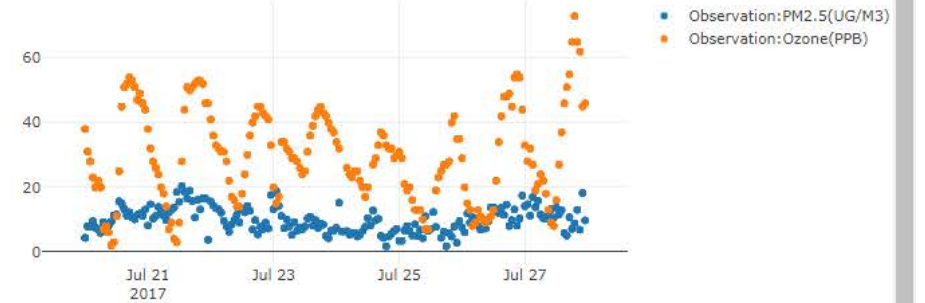

Forecasts

- 1. PM2.5
- 2. Ozone

Fires

- 1. HMS detections
- 2. Hires-X forecasts
- 3. Fire Impact
- 4. Permit

Columbus Airport - Daily

Columbus Airport - Hourly

Southern Integrated Prescribed Fire Information System