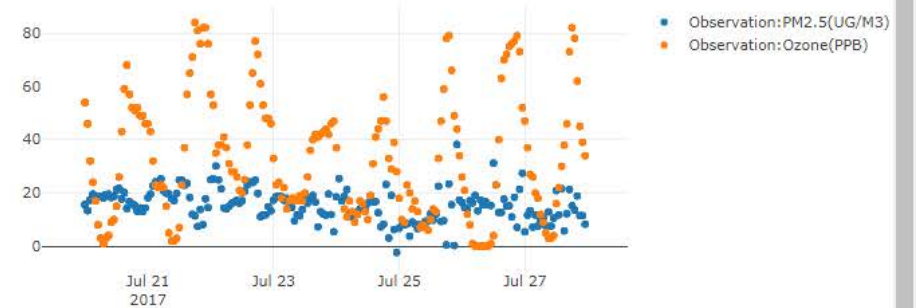

Confederate Ave - Hourly