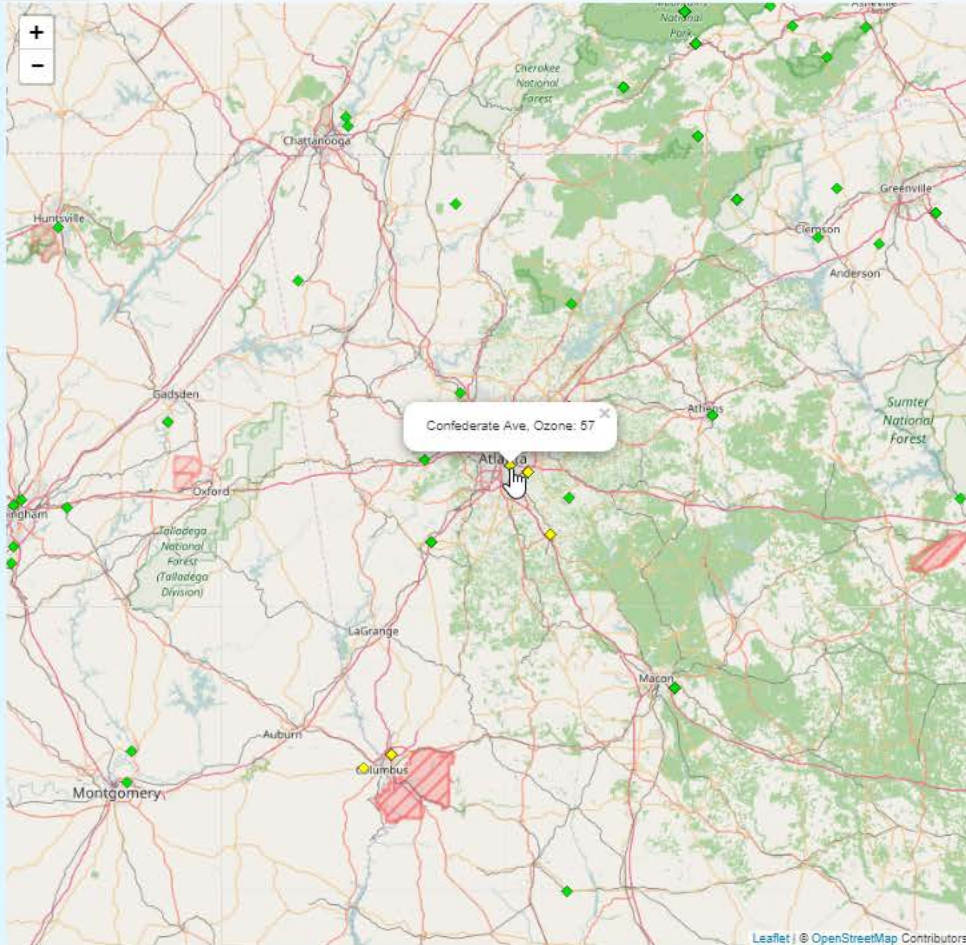

Observations

- PM2.5
- Ozone

Forecasts

- PM2.5
- Ozone

Fires

- HMS detections
- Hires-X forecasts
- Fire Impact
- Permit

Confederate Ave - Daily

Confederate Ave - Hourly