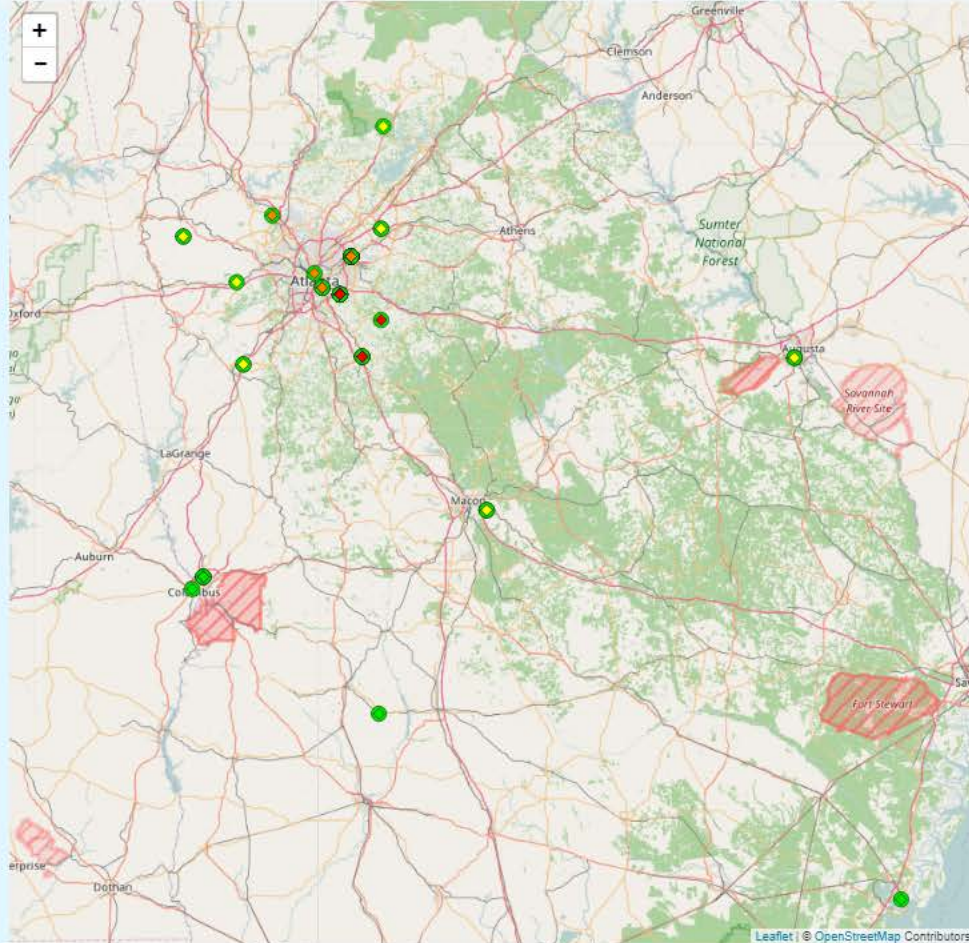

Confederate Ave - Daily

Confederate Ave - Hourly

Southern Integrated Prescribed Fire Information System

Prescribed Fire and Air Quality Information for the South

[Home](#) [About](#) [Air Quality](#) [Source Impacts](#) [PB Impacts](#) [PB Report](#) [Evaluation](#)