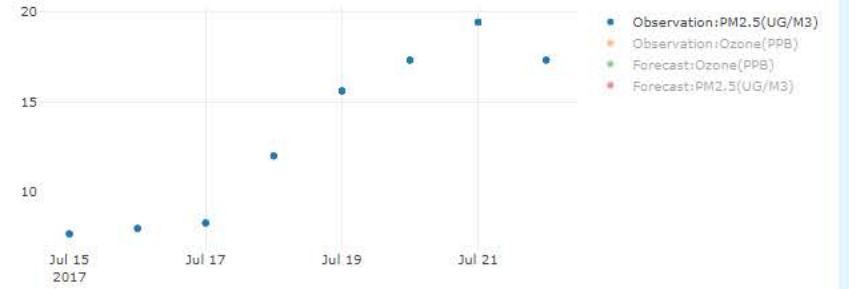

Choose a date: Current : 07/22/2017 at 12:00AM PM2.5 (ug/m3)

Observations

- PM2.5
- Ozone

Forecasts

- PM2.5
- Ozone

Fires

- HMS detections
- Fires-X forecasts
- Fire Impact
- Permit

Confederate Ave - Daily