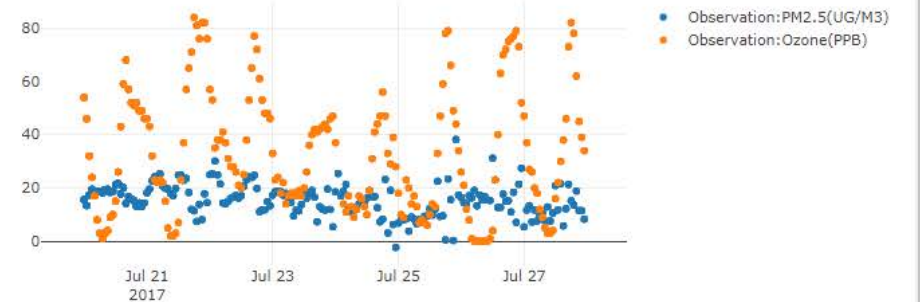

Observations

- 1. PM2.5
- 2. Ozone

Forecasts

- 1. PM2.5
- 2. Ozone

Fires

- 1. HMS detections
- 2. Hires-X forecasts
- 3. Fire Impact
- 4. Permit

Confederate Ave - Daily

Confederate Ave - Hourly