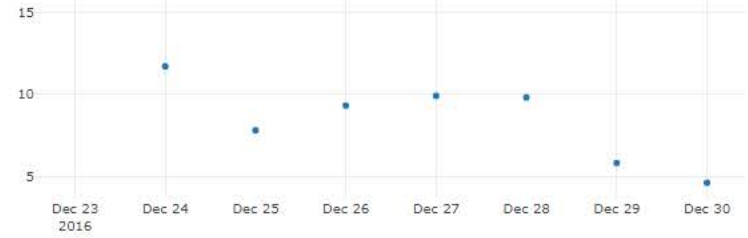

Southern Integrated Prescribed Fire Information System

Prescribed Fire and Air Quality Information for the South

[Home](#) [About](#) [Air Quality](#) [Source Impacts](#) [PB Impacts](#) [PB Report](#) [Evaluation](#)

Choose a date:

Current: 12/30/2016 at 12:00AM PM2.5 (ug/m3)

Observations

- ☒ PM2.5
- ☐ Ozone

Forecasts

- ☐ PM2.5
- ☐ Ozone

Fires

- ☐ HMS detections
- ☐ Hires-X forecasts
- ☐ Fire Impact
- ☒ Permit

Valdosta - Daily