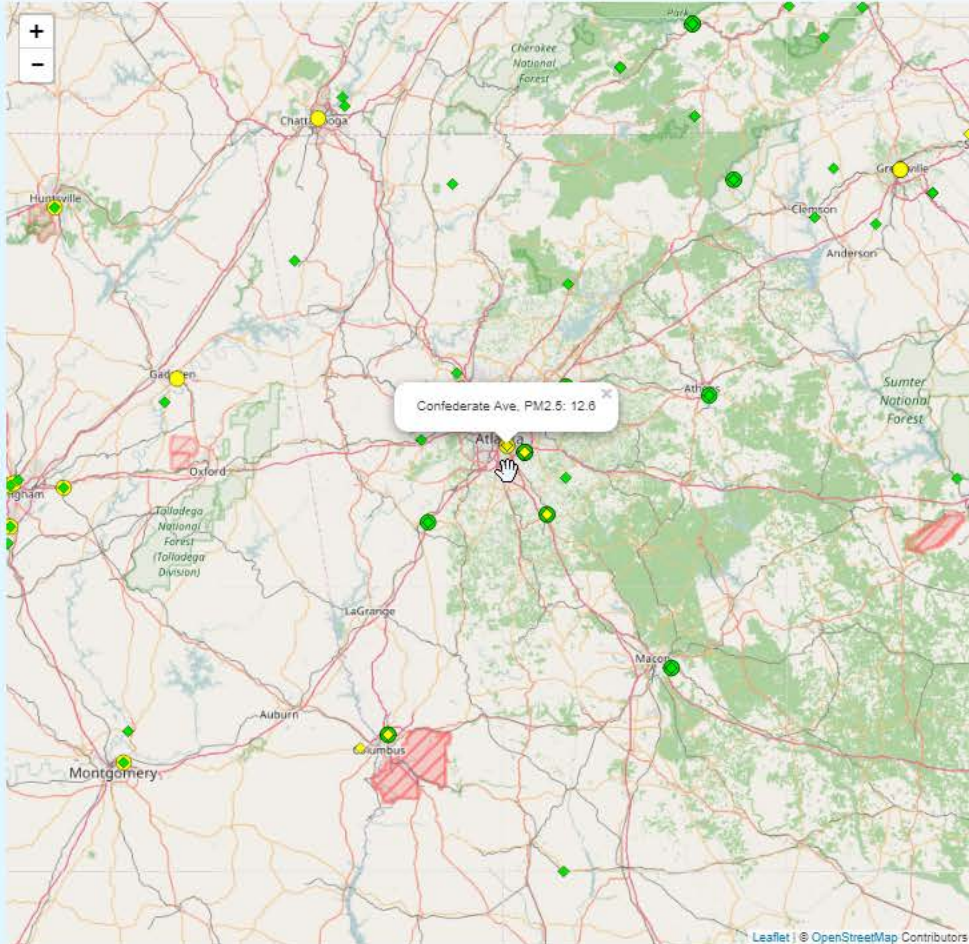

Choose a date: Enter date Current : 07/27/2017 at 12:00AM
PM2.5 (ug/m3)

 Good
 Moderate
 Unhealthy for Sensitive Groups
 Unhealthy
 Very Unhealthy

Observations

1. ☒ PM2.5
2. ☒ Ozone

Forecasts

1. ☐ PM2.5
2. ☐ Ozone

Fires

1. ☐ HMS detections
2. ☐ Hires-X forecasts
3. ☐ Fire Impact
4. ☐ Permit