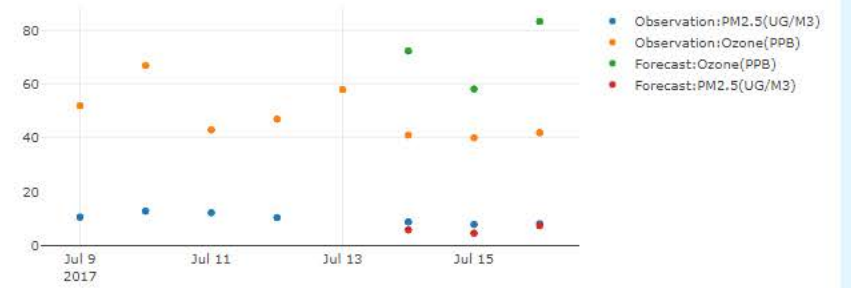

Confederate Ave - Daily