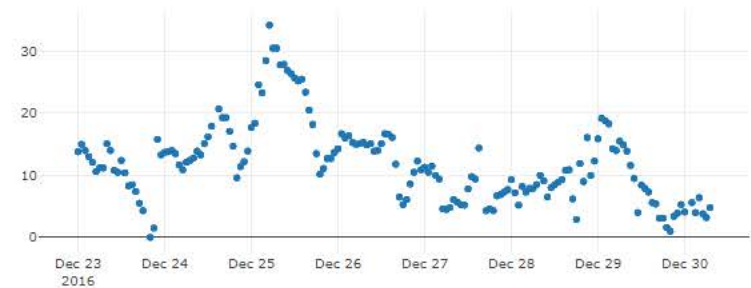

Confederate Ave - Hourly