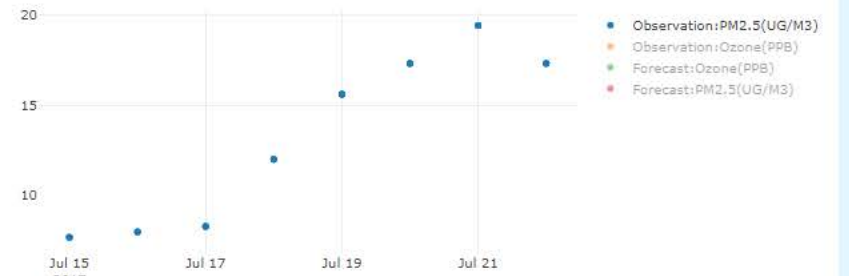

Choose a date: Current: 07/22/2017 at 12:00AM

Observations

- PM2.5
- Ozone

Forecasts

- PM2.5
- Ozone

Fires

- HMS detections
- Hires-X forecasts
- Fire Impact
- Permit

Confederate Ave - Daily