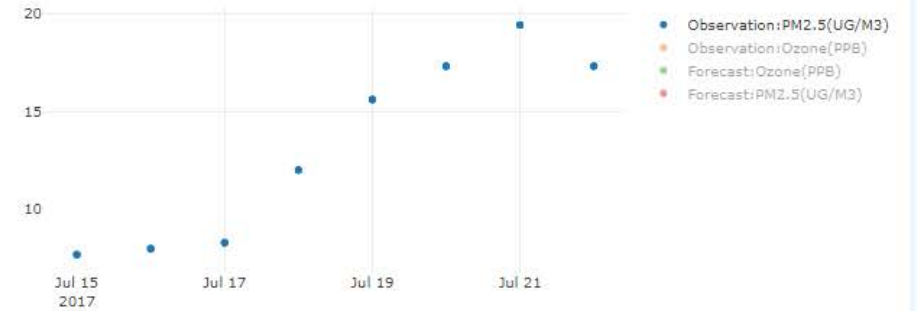

Forecasts

- 1. PM2.5
- 2. Ozone

Fires

- 1. HMS detections
- 2. Hires-X forecasts
- 3. Fire Impact
- 4. Permit

Confederate Ave - Daily

Confederate Ave - Hourly

Choose a date: 7/22/2017

Current : 07/22/2017 at 12:00AM PM2.5 (ug/m3)